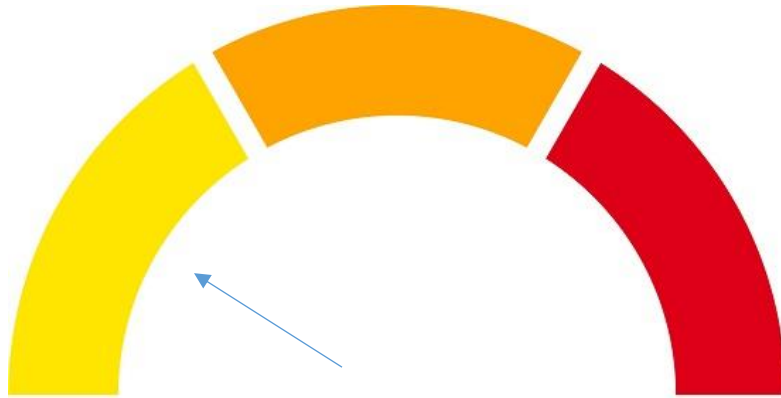

Go around shopping center and enter in the back. Delivers in the Back.

Level of Difficulty: Low