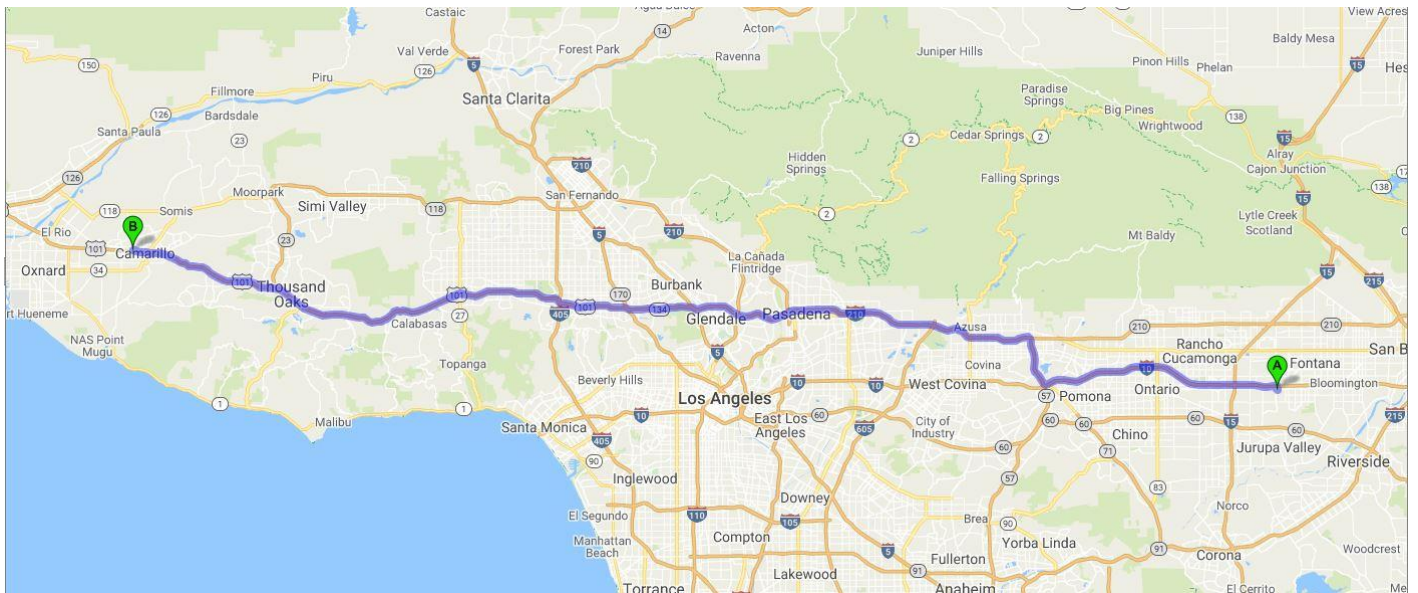

STORE 114 Camarillo, California

363 Carmen Drive, Camarillo, Ca. 93010

805-375-1984

STANDARD OPERATING PROCEDURE

WHEN DELIVERING TO STORE 114 – CAMARILLO, CALIFORNIA, PLEASE FOLLOW THIS PROCEDURE:

Store Restrictions: Delivers in the Back of the Store.

Directions:

Driving Direction	Drive for	Trip Miles	Trip Hours
 1. Depart from 14601 Slover Ave, Fontana, CA 92337	 112 ft.	0.0	0:00
 2. Turn left toward Slover Ave.	 351 ft.	0.0	0:01
 3. Turn left onto Slover Ave.	0.1 mi.	0.1	0:02
 4. Turn right onto Cherry Ave.	0.3 mi.	0.2	0:03
 5. Take ramp onto I-10 W (San Bernardino Fwy).	18.6 mi.	0.5	0:04
 6. Take the exit toward I-210 onto CA-57 N (Orange Fwy).	4.1 mi.	19.1	0:27
 7. Take the left exit toward Pasadena onto I-210 W (Foothill Fwy).	19.4 mi.	23.2	0:33
 8. Keep left onto CA-134 W (Ventura Fwy) toward Ventura/Del Mar Blvd/CA-110/California Blvd.	14.1 mi.	42.6	0:57
 9. Keep right onto US-101 (Ventura Fwy).	41.0 mi.	56.7	1:15
 10. Take exit 54 toward Carmen Dr.	0.2 mi.	97.7	2:05
 11. Turn right onto Carmen Dr.	364 ft.	97.9	2:06
 12. Turn left onto E Daily Dr.	272 ft.	98.0	2:07
 13. Turn right.	 85 ft.	98.0	2:07
 14. Turn left.	 56 ft.	98.0	2:07
 15. Continue straight ahead.	 246 ft.	98.0	2:08
 16. Turn right.	 256 ft.	98.1	2:08
 17. Arrive at 363 Carmen Dr, Camarillo, CA 93010	0.0 mi.	98.1	2:09

Go around shopping center and enter in the back. Delivers in the Back.

Level of Difficulty: Low

Store Front

Delivery Point Entrance:

Delivery Instructions

1. BOL's: Insure all BOL's are signed.
2. When leaving the store, follow the same directions.
3. **Note: Always be courteous to the public and if any issues, contact dispatch immediately.**

98.1 Miles. 2 hour(s) and 24 minutes' drive