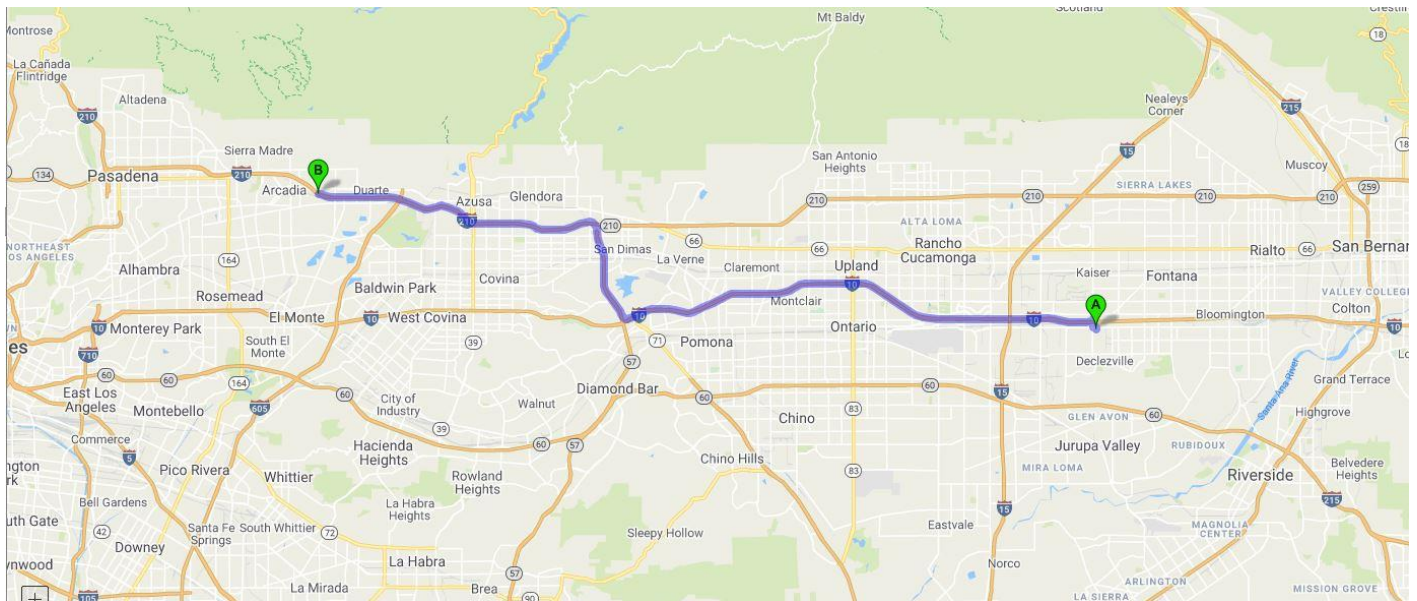

**STORE 112, Monrovia, California**

**604 W. Huntington Drive, Monrovia, Ca. 91016**

**626-358-8894**

**STANDARD OPERATING PROCEDURE**

**WHEN DELIVERING TO STORE 112, MONROVIA, CALIFORNIA, PLEASE FOLLOW THIS PROCEDURE:**

## Directions:

Deliver is done on the back of the store. **“Proceed with caution. Parking Lot congestion.”**

Driving Direction	Drive for	Trip Miles	Trip Hours
 1. Depart from 14601 Slover Ave, Fontana, CA 92337	 112 ft.	0.0	0:00
 2. Turn left toward Slover Ave.	 351 ft.	0.0	0:01
 3. Turn left onto Slover Ave.	0.1 mi.	0.1	0:02
 4. Turn right onto Cherry Ave.	0.3 mi.	0.2	0:03
 5. Take ramp onto I-10 W (San Bernardino Fwy).	18.6 mi.	0.5	0:04
 6. Take the exit toward I-210 onto CA-57 N (Orange Fwy).	4.1 mi.	19.1	0:27
 7. Take the left exit toward Pasadena onto I-210 W (Foothill Fwy).	10.5 mi.	23.2	0:33
 8. Take exit 34 toward Myrtle Ave onto E Central Ave.	0.3 mi.	33.7	0:46
 9. Continue on W Central Ave.	 0.6 mi.	34.1	0:47
 10. Turn left.	 289 ft.	34.7	0:50
 11. Arrive at 604 W Huntington Dr, Monrovia, CA 91016	0.0 mi.	34.7	0:51

## Store Front

**Delivery Site. Note: Receiving area is located back of the store.**

**“Proceed with Caution. Parking Lot congestion.”**

34.7 Miles. 1 hour(s) and 06 minutes' drive