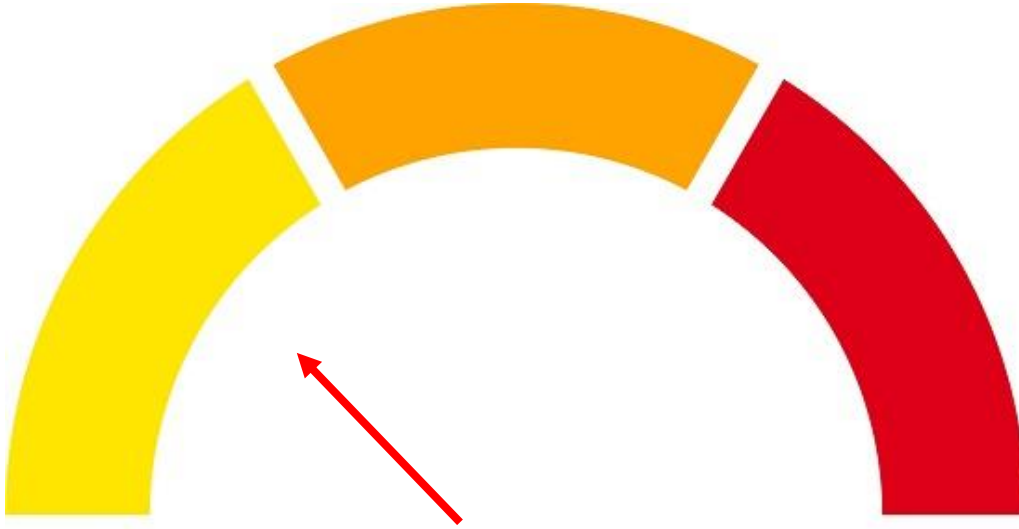

Level of Difficulty: **Low**