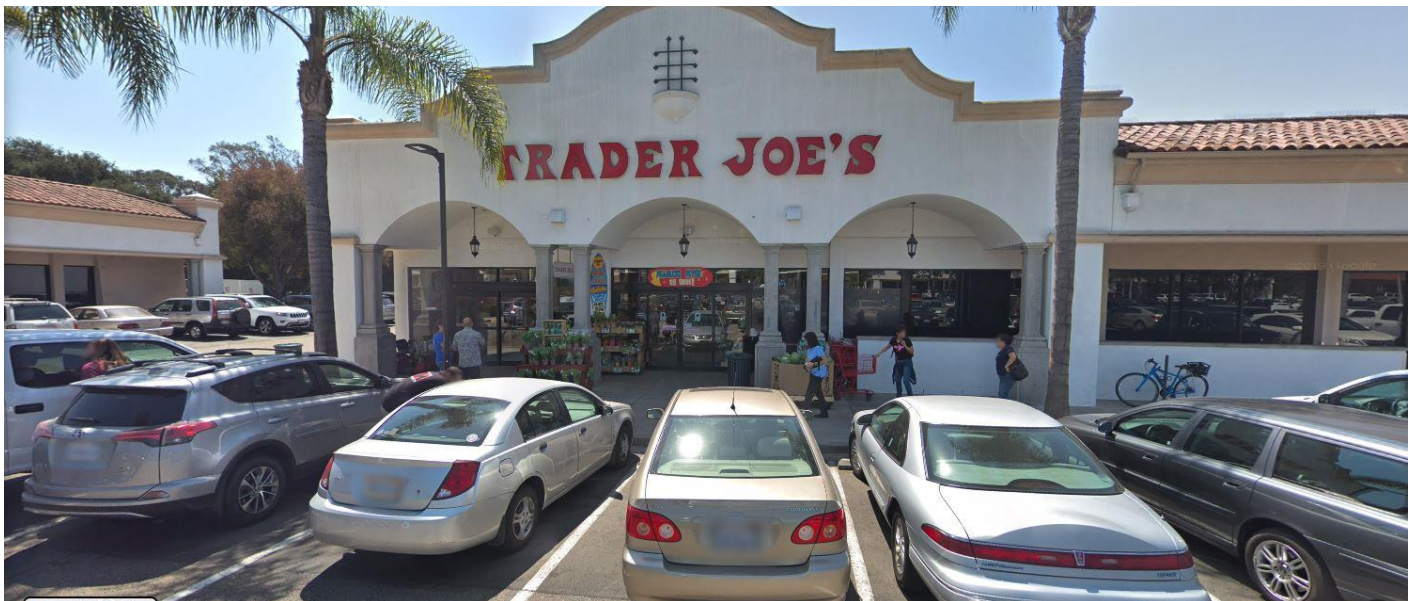

Store Front