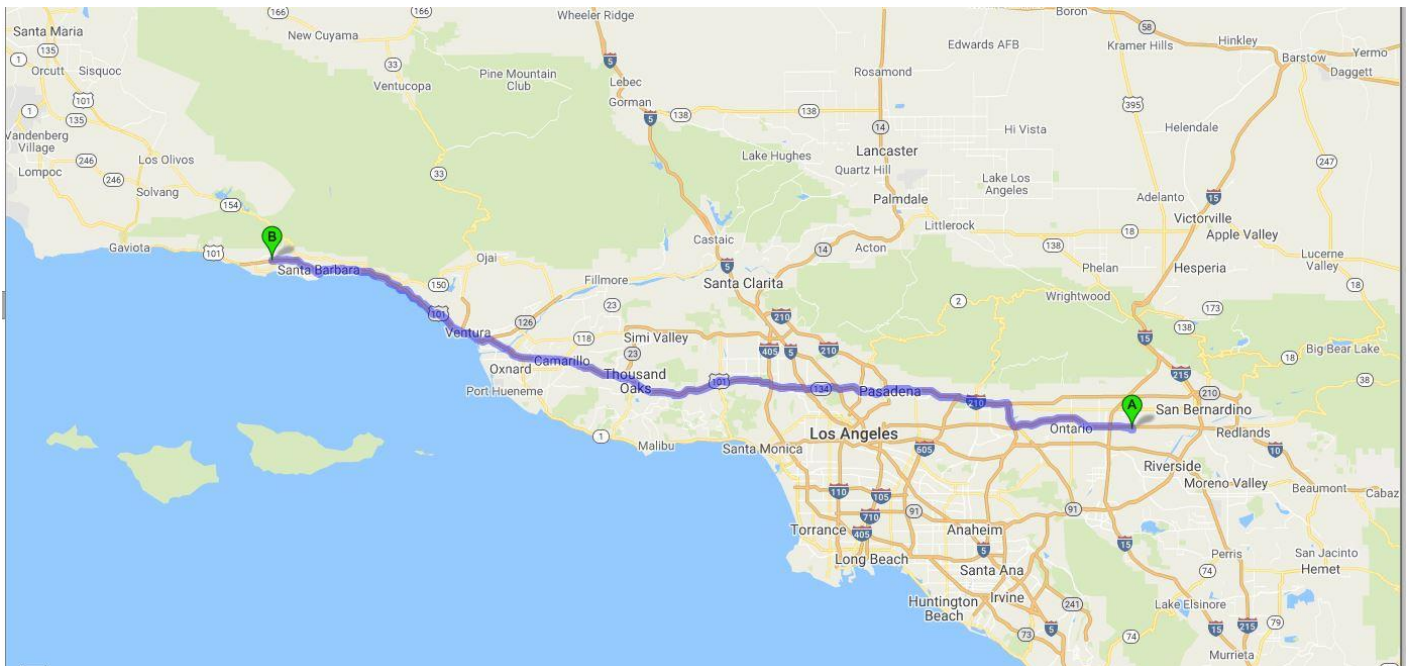

STORE 110, Goleta, California

5767 Calle Real, Goleta, Ca. 93117

805-692-2234

STANDARD OPERATING PROCEDURE

WHEN DELIVERING TO STORE 110, GOLETA, CALIFORNIA, PLEASE FOLLOW THIS PROCEDURE:

Store Restrictions: Back of store deliveries only.

CAUTION: Proceed with caution due to Parking Lot Congestion

Delivers on the back of the store.

Directions:

Deliver is done on the back of the store. **“Proceed with caution. Parking Lot congestion.”**

Driving Direction	Drive for	Trip Miles	Trip Hours
 1. Depart from 14601 Slover Ave, Fontana, CA 92337	 112 ft.	0.0	0:00
 2. Turn left toward Slover Ave.	 351 ft.	0.0	0:01
 3. Turn left onto Slover Ave.	0.1 mi.	0.1	0:02
 4. Turn right onto Cherry Ave.	0.3 mi.	0.2	0:03
 5. Take ramp onto I-10 W (San Bernardino Fwy).	18.6 mi.	0.5	0:04
 6. Take the exit toward I-210 onto CA-57 N (Orange Fwy).	4.1 mi.	19.1	0:27
 7. Take the left exit toward Pasadena onto I-210 W (Foothill Fwy).	19.4 mi.	23.2	0:33
 8. Keep left onto CA-134 W (Ventura Fwy) toward Ventura/Del Mar Blvd/CA-110/California Blvd.	14.1 mi.	42.6	0:57
 9. Keep right onto US-101 (Ventura Fwy).	90.7 mi.	56.7	1:15
 10. Take exit 104A toward Patterson Avenue.	0.2 mi.	147.4	3:05
 11. Turn right onto N Patterson Ave.	420 ft.	147.5	3:06
 12. Turn left onto Calle Real.	0.9 mi.	147.6	3:06
 13. Turn left.	 102 ft.	148.5	3:08
 14. Turn right.	 456 ft.	148.5	3:09
 15. Arrive at 5767 Calle Real, Goleta, CA 93117	0.0 mi.	148.6	3:10

Level of Difficulty: **Low**

Store Front

Delivery Site. Note: Receiving area is located back of the store.

“Proceed with Caution. Parking Lot congestion.”

Delivery Instructions

1. BOL's: Insure all BOL's are signed.
2. When leaving the store, follow the same directions.
3. **Note: Note: Always be courteous to the public and if any issues, contact dispatch immediately.**

148.6 Miles. 3 hour(s) and 25 minutes' drive