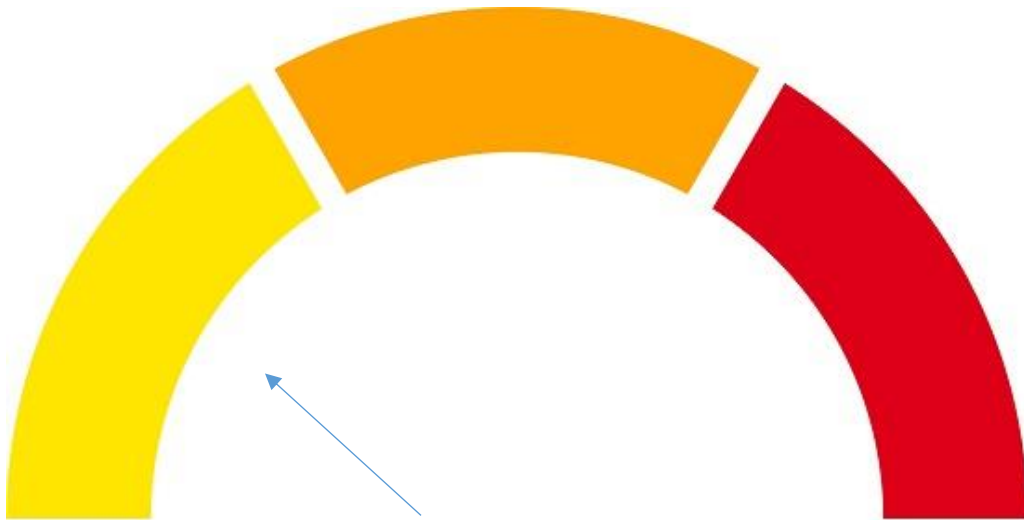

Level of Difficulty: **Low**