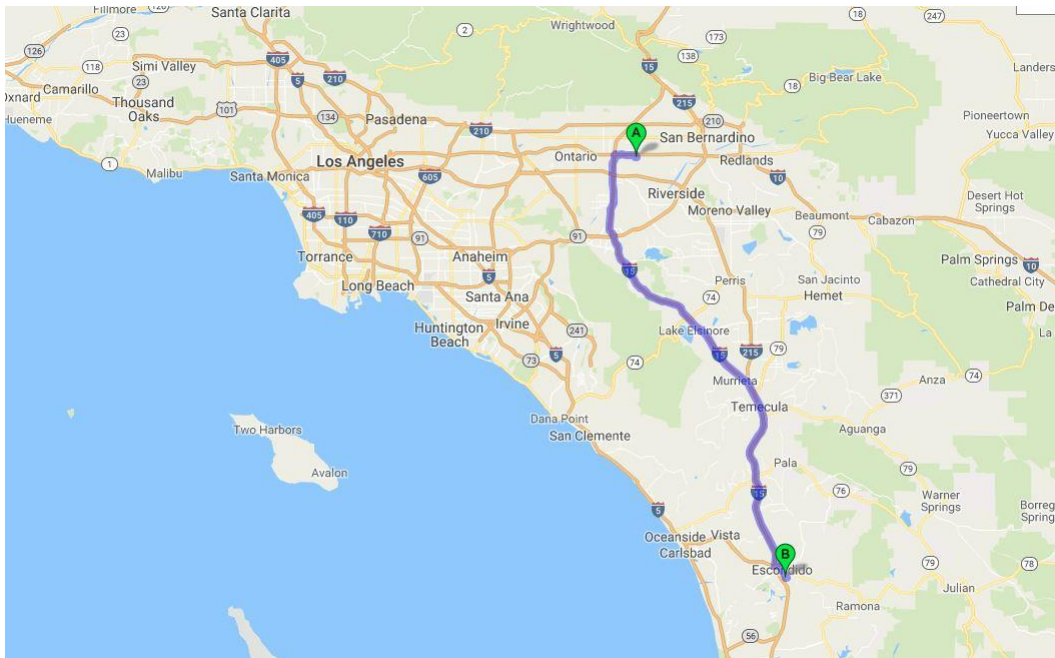

STORE 105 Escondido, California

**1885 So. Centre City Parkway, Unit A, Escondido,
Ca. 92025**

760-233-4020

STANDARD OPERATING PROCEDURE

WHEN DELIVERING TO STORE 105 – Escondido, CALIFORNIA, PLEASE FOLLOW THIS PROCEDURE:

Store Restrictions:

No restrictions. Delivers on the side of the store.

Directions:

Deliver is done on the side of the store.

Driver needs to make a Right on Felicita Ave and enter Shopping Center from behind. Follow road behind the shopping center and back into the Receiving area, located on the side of the road.

Driving Direction	Drive for	Trip Miles	Trip Hours
 1. Depart from 14601 Slover Ave, Fontana, CA 92337	0.2 mi.	0.0	0:00
 2. Turn right onto Cherry Ave.	0.3 mi.	0.1	0:01
 3. Take ramp onto I-10 W (San Bernardino Fwy).	2.9 mi.	0.4	0:03
 4. Take the exit toward San Diego onto I-15 S (Ontario Fwy).	77.6 mi.	3.3	0:08
 5. Take exit 32 toward Ramona onto CA-78 E.	0.8 mi.	81.0	1:50
 6. Take exit 17C toward Centre City Parkway/Centre City Pkwy South onto N Centre City Pkwy.	2.6 mi.	81.9	1:51
 7. Turn right.	 512 ft.	84.5	1:59
 8. Arrive at 1885 S Centre City Pkwy, Escondido, CA 92025	0.0 mi.	84.5	2:01

BLACKROCK LOGISTICS

Level of Difficulty: **Low**

Delivery Instructions

1. **BOL's: Insure all BOL's are signed.**
2. **When leaving the store, follow the same directions.**

84.5 Miles. 2 hours and 01 minutes' drive