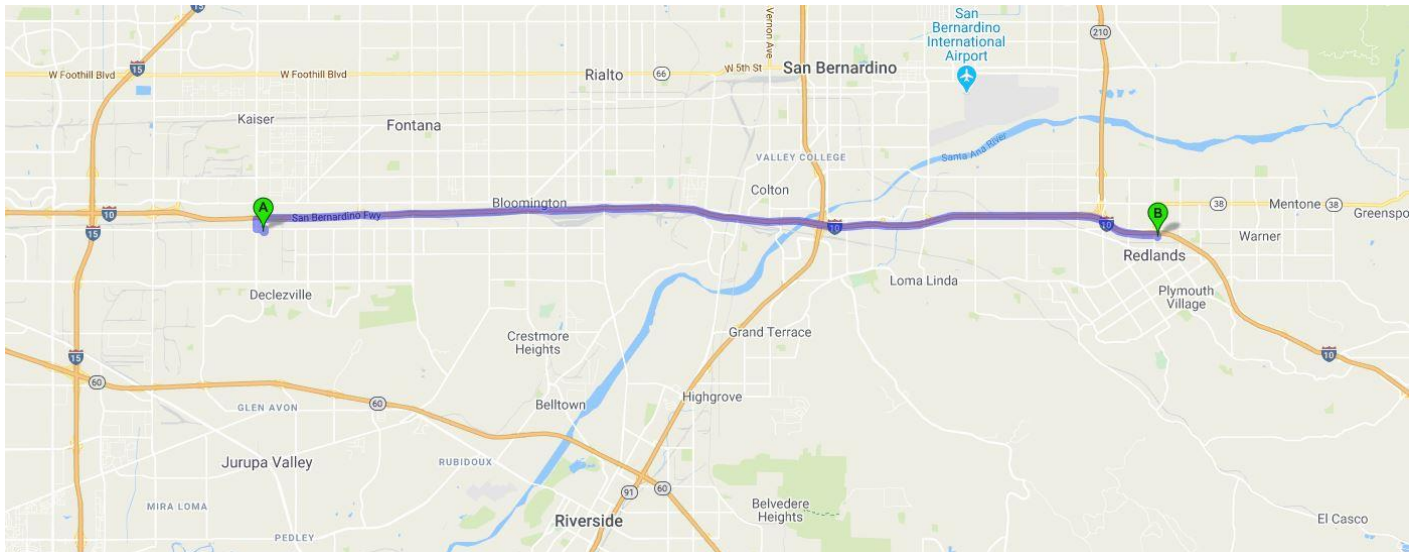

STORE 99, REDLANDS, California

552 Orange Street Plaza, Redlands, Ca. 92374

909-798-3888

STANDARD OPERATING PROCEDURE

WHEN DELIVERING TO STORE 99, REDLANDS, CALIFORNIA, PLEASE FOLLOW THIS PROCEDURE:

Store Restrictions: Delivers on the back of store.

CAUTION: Proceed with caution due to Parking Lot Congestion

Delivers on the back of the store.

Directions:

Deliver is done on the back of the store. **“Proceed with caution. Parking Lot congestion.”**

Driving Direction	Drive for	Trip Miles	Trip Hours
 1. Depart from 14601 Slover Ave, Fontana, CA 92337	 112 ft.	0.0	0:00
 2. Turn left toward Slover Ave.	 351 ft.	0.0	0:01
 3. Turn left onto Slover Ave.	0.1 mi.	0.1	0:02
 4. Turn right onto Cherry Ave.	0.2 mi.	0.2	0:03
 5. Turn right and take ramp onto I-10 E (San Bernardino Fwy).	17.3 mi.	0.4	0:04
 6. Take exit 79 toward Orange St/CA-38 E.	0.2 mi.	17.7	0:25
 7. Continue on W Pearl Ave toward Orange St/CA-38 E/Big Bear.	0.3 mi.	17.9	0:26
 8. Turn right.	 285 ft.	18.2	0:27
 9. Arrive at 552 Orange St, Redlands, CA 92374	0.0 mi.	18.3	0:28

Level of Difficulty: **Low**

Store Front

Delivery Site. Note: Receiving area is located back of the store.

“Proceed with Caution. Parking Lot congestion.”

Delivery Instructions

1. BOL's: Insure all BOL's are signed.
2. When leaving the store, follow the same directions.
3. **Note: Note: Always be courteous to the public and if any issues, contact dispatch immediately.**

18.3 Miles. 0 hour(s) and 43 minutes' drive