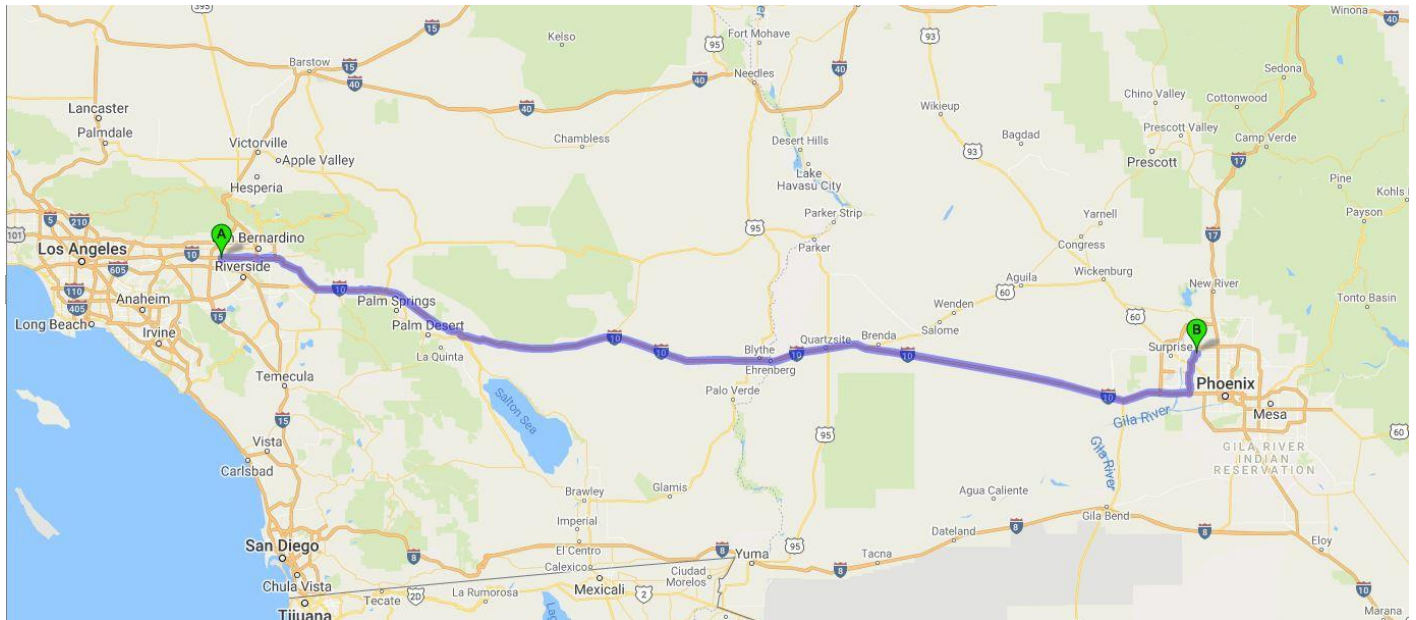

STORE 85, Glendale, Arizona

7720 West Bell Road, Glendale, Arizona, 85308

623-776-7414

STANDARD OPERATING PROCEDURE

WHEN DELIVERING TO STORE 85, GLENDALE, CALIFORNIA, PLEASE FOLLOW THIS PROCEDURE:

Store Restrictions: No restrictions

CAUTION: Proceed with caution due to Parking Lot Congestion

Delivers on the side of the store.

Directions:

Deliver is done on the side of the store. **“Proceed with caution. Parking Lot congestion.”**

Driving Direction	Drive for	Trip Miles	Trip Hours
 1. Depart from 14601 Slover Ave, Fontana, CA 92337	 112 ft.	0.0	0:00
 2. Turn left toward Slover Ave.	 351 ft.	0.0	0:01
 3. Turn left onto Slover Ave.	0.1 mi.	0.1	0:02
 4. Turn right onto Cherry Ave.	0.2 mi.	0.2	0:03
 5. Turn right and take ramp onto I-10 E (San Bernardino Fwy).	182 mi.	0.4	0:04
 6. Continue on I-10.	133 mi.	182.0	3:31
 7. Take exit 133B onto AZ-101-LOOP N (Agua Fria Fwy).	13.0 mi.	315.1	5:25
 8. Take exit 14 toward Bell Rd/Peoria Sports Complex onto W Bell Rd.	1.1 mi.	328.2	5:39
 9. Turn left onto N 79th Ave.	400 ft.	329.3	5:42
 10. Turn right.	 404 ft.	329.4	5:43
 11. Turn right.	 43 ft.	329.5	5:44
 12. Turn left.	 85 ft.	329.5	5:44
 13. Arrive at 7720 W Bell Rd, Glendale, AZ 85308	0.0 mi.	329.5	5:44

Level of Difficulty: **Low**

Store Front

Delivery Site. Note: Receiving area is located on the side of the store.
“Proceed with Caution. Parking Lot congestion.”

Delivery Instructions

1. BOL's: Insure all BOL's are signed.
2. When leaving the store, follow the same directions.
3. **Note: Note: Always be courteous to the public and if any issues, contact dispatch immediately.**

329.5 Miles. 5 hour(s) and 59 minutes' drive