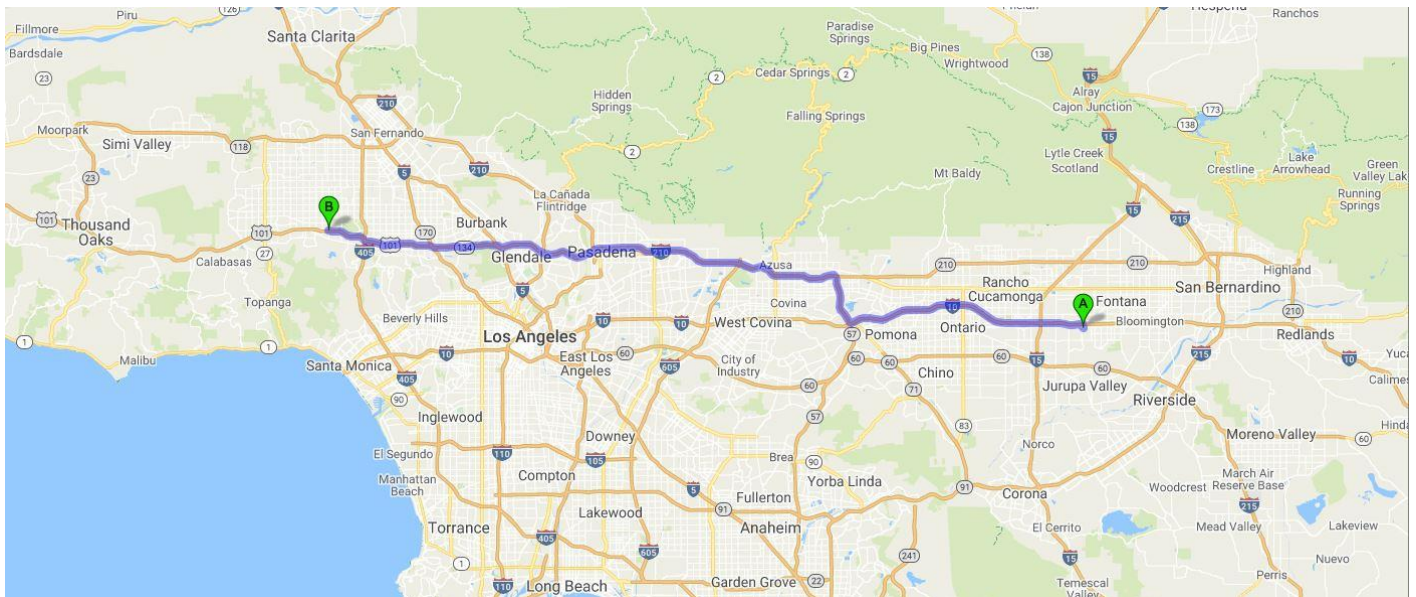

**STORE 56, Encino, California**

**17640 Burbank Blvd, Encino, Ca. 91316**

**818-990-7751**

**STANDARD OPERATING PROCEDURE**

**WHEN DELIVERING TO STORE 56, ENCINO, CALIFORNIA, PLEASE FOLLOW THIS PROCEDURE:**

## Directions:

Deliver is done on the back of the store. **“Proceed with caution. Parking Lot congestion.”**

Driving Direction	Drive for	Trip Miles	Trip Hours
 1. Depart from 14601 Slover Ave, Fontana, CA 92337	 112 ft.	0.0	0:00
 2. Turn left toward Slover Ave.	 351 ft.	0.0	0:01
 3. Turn left onto Slover Ave.	0.1 mi.	0.1	0:02
 4. Turn right onto Cherry Ave.	0.3 mi.	0.2	0:03
 5. Take ramp onto I-10 W (San Bernardino Fwy).	18.6 mi.	0.5	0:04
 6. Take the exit toward I-210 onto CA-57 N (Orange Fwy).	4.1 mi.	19.1	0:27
 7. Take the left exit toward Pasadena onto I-210 W (Foothill Fwy).	19.4 mi.	23.2	0:33
 8. Keep left onto CA-134 W (Ventura Fwy) toward Ventura/Del Mar Blvd/CA-110/California Blvd.	14.1 mi.	42.6	0:57
 9. Keep right onto US-101 (Ventura Fwy).	8.3 mi.	56.7	1:15
 10. Take exit 22 toward White Oak Avenue.	0.2 mi.	65.0	1:25
 11. Turn right onto White Oak Ave.	259 ft.	65.2	1:26
 12. Turn right onto Burbank Blvd.	312 ft.	65.2	1:26
 13. Turn right.	 144 ft.	65.3	1:27
 14. Arrive at 17640 Burbank Blvd, Encino, CA 91316	0.0 mi.	65.3	1:27

## Store Front

**Delivery Site. Note: Receiving area is located on the back of the store.**

**“Proceed with Caution. Parking Lot congestion.”**

65.3 Miles. 1 hour(s) and 42 minutes' drive