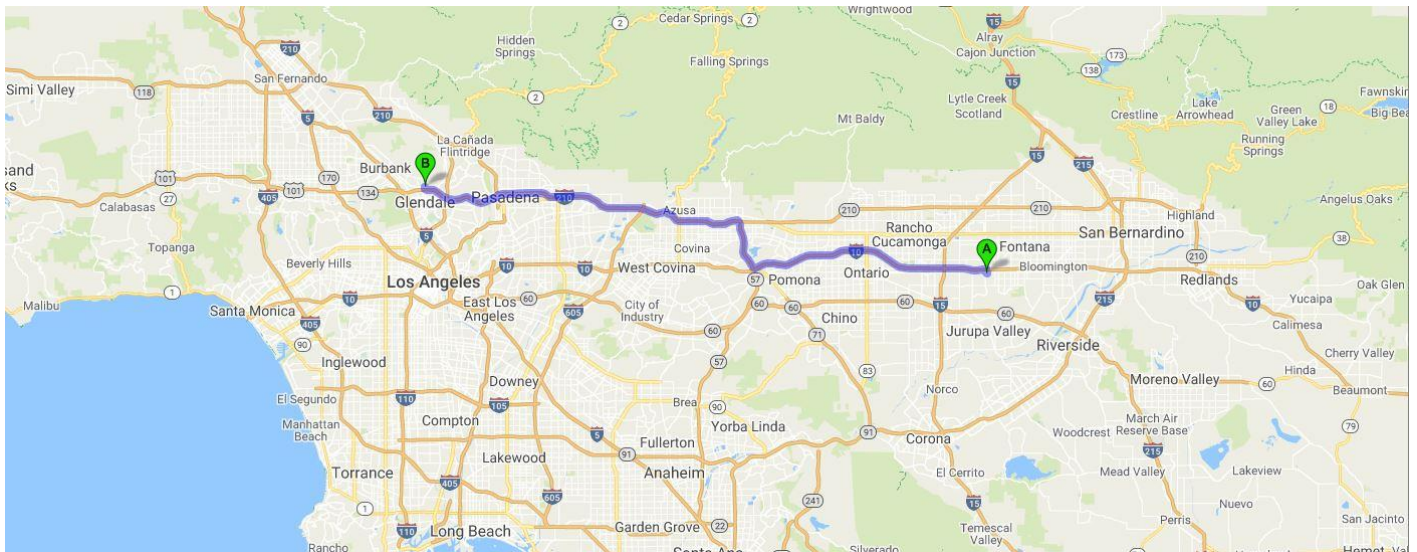

STORE 53 Glendale, California

103 East Glenoaks Blvd, Glendale, Ca. 91207

818-507-8192

STANDARD OPERATING PROCEDURE

WHEN DELIVERING TO STORE 53 – GLENDALE, CALIFORNIA, PLEASE FOLLOW THIS PROCEDURE:

Store Restrictions: Delivers in the Back of the Store.

Directions:

Driving Direction	Drive for	Trip Miles	Trip Hours
 1. Depart from 14601 Slover Ave, Fontana, CA 92337	 112 ft.	0.0	0:00
 2. Turn left toward Slover Ave.	 351 ft.	0.0	0:01
 3. Turn left onto Slover Ave.	0.1 mi.	0.1	0:02
 4. Turn right onto Cherry Ave.	0.3 mi.	0.2	0:03
 5. Take ramp onto I-10 W (San Bernardino Fwy).	18.6 mi.	0.5	0:04
 6. Take the exit toward I-210 onto CA-57 N (Orange Fwy).	4.1 mi.	19.1	0:27
 7. Take the left exit toward Pasadena onto I-210 W (Foothill Fwy).	19.4 mi.	23.2	0:33
 8. Keep left onto CA-134 W (Ventura Fwy) toward Ventura/Del Mar Blvd/CA-110/California Blvd.	6.7 mi.	42.6	0:57
 9. Take exit 7B toward Brand Blvd/Central Ave.	0.2 mi.	49.3	1:06
 10. Turn right onto N Brand Blvd.	0.2 mi.	49.5	1:06
 11. Arrive at 103 E Glenoaks Blvd, Glendale, CA 91207	0.0 mi.	49.7	1:07

Store is located on the right side. Pass the store and turn right on Fairview and enter parking are on the back of the store.

Level of Difficulty: **Low**

Store Front:

Delivery Point:

BLACKROCK LOGISTICS

Delivery Instructions

1. BOL's: Insure all BOL's are signed.
2. When leaving the store, follow the same directions.
3. **Note: Always be courteous to the public and if any issues, contact dispatch immediately.**

49.7 Miles. 1 hour(s) and 22 minutes' drive