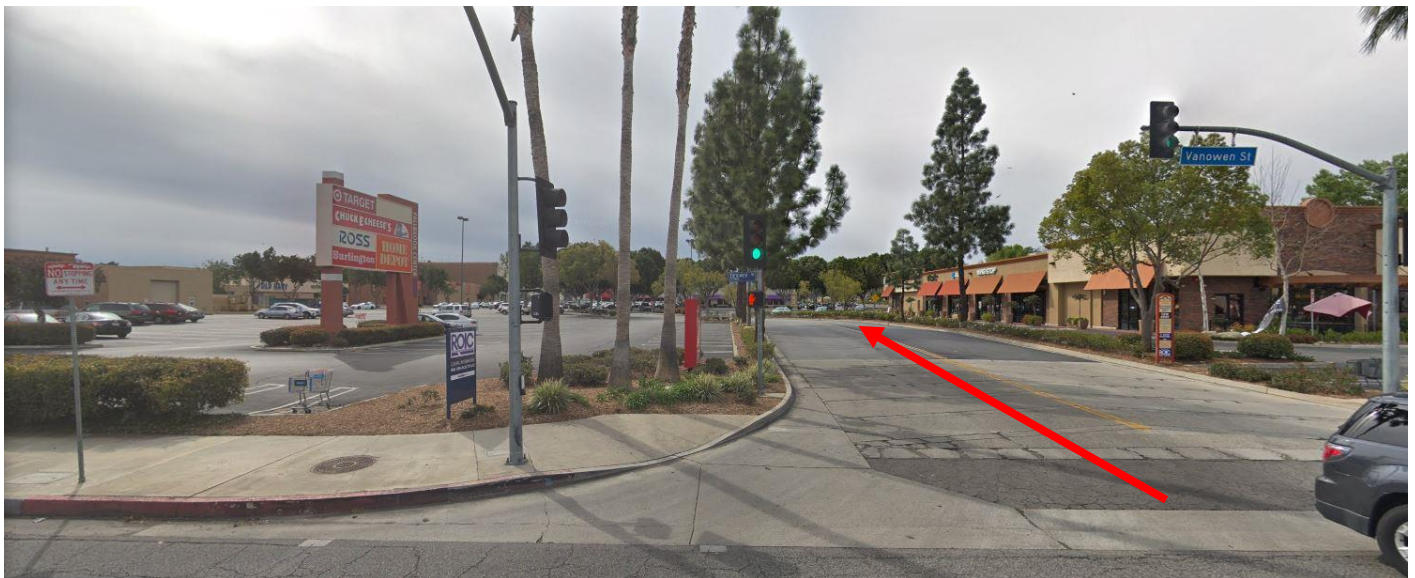

**Store Restrictions: No restrictions**

**Delivers on the back of the store. \* Driver enters parking lot through Vandower St – Lena Ave. Receiving area on the back of the store. \***

## Directions:

Deliver is done on the back of the store.

Driving Direction	Drive for	Trip Miles	Trip Hours
 1. Depart from 14601 Slover Ave, Fontana, CA 92337	 112 ft.	0.0	0:00
 2. Turn left toward Slover Ave.	 351 ft.	0.0	0:01
 3. Turn left onto Slover Ave.	0.1 mi.	0.1	0:02
 4. Turn right onto Cherry Ave.	0.3 mi.	0.2	0:03
 5. Take ramp onto I-10 W (San Bernardino Fwy).	18.6 mi.	0.5	0:04
 6. Take the exit toward I-210 onto CA-57 N (Orange Fwy).	4.1 mi.	19.1	0:27
 7. Take the left exit toward Pasadena onto I-210 W (Foothill Fwy).	19.4 mi.	23.2	0:33
 8. Keep left onto CA-134 W (Ventura Fwy) toward Ventura/Del Mar Blvd/CA-110/California Blvd.	14.1 mi.	42.6	0:57
 9. Keep right onto US-101 (Ventura Fwy).	13.4 mi.	56.7	1:15
 10. Take exit 27A toward CA-27 N/Topanga Cyn Blvd.	0.2 mi.	70.1	1:31
 11. Turn right onto Topanga Canyon Blvd (CA-27).	1.1 mi.	70.3	1:32
 12. Turn left onto Victory Blvd.	1.0 mi.	71.4	1:36
 13. Turn right onto Fallbrook Ave.	0.4 mi.	72.4	1:38
 14. Turn left.	 98 ft.	72.8	1:40
 15. Arrive at 6751 Fallbrook Ave, West Hills, CA 91307	0.0 mi.	72.8	1:40

Level of Difficulty: **Medium**

**Store Front**

**Entrance to parking lot. Note: Receiving area is located on the back of the store. Driver needs to go around Shopping Center and enter Parking lot from Vandower Street and Lena Ave.**