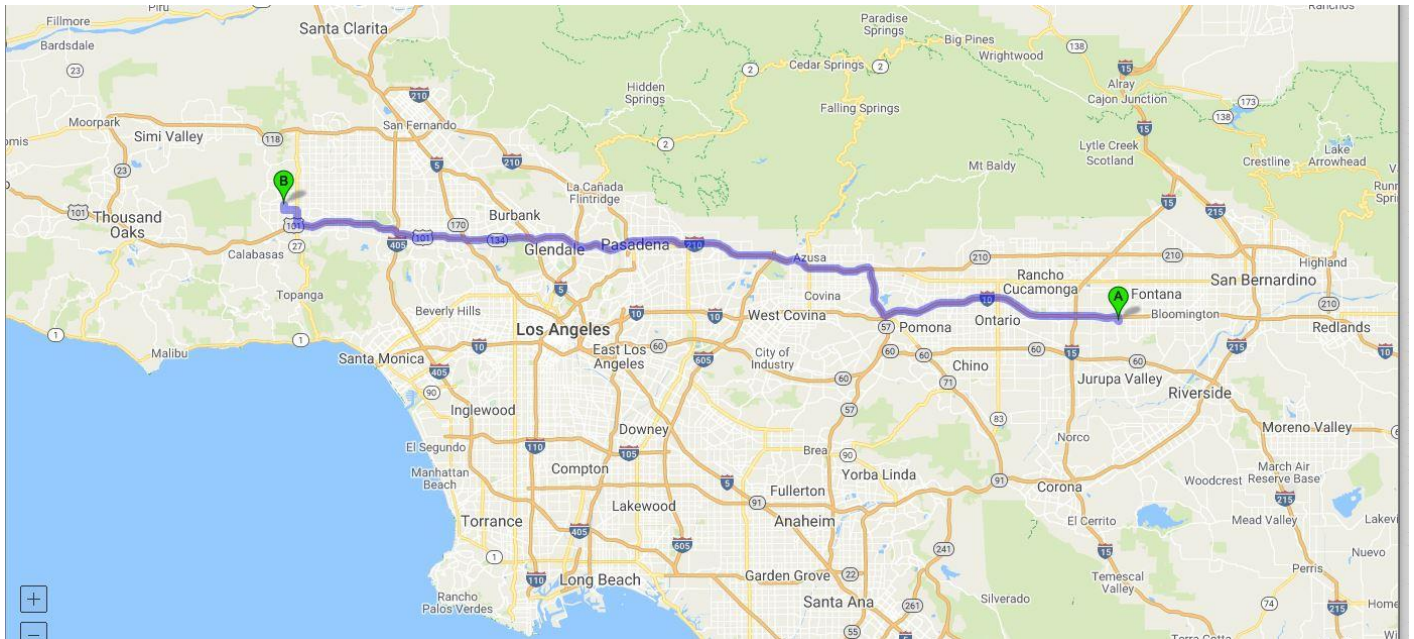

**Store Restrictions: No restrictions**

**Delivers on the back of the store. \* Driver enters parking lot through Vandower St – Lena Ave. Receiving area on the back of the store. \***

## Directions:

Deliver is done on the back of the store.

Driving Direction	Drive for	Trip Miles	Trip Hours
 1. Depart from 14601 Slover Ave, Fontana, CA 92337	 112 ft.	0.0	0:00
 2. Turn left toward Slover Ave.	 351 ft.	0.0	0:01
 3. Turn left onto Slover Ave.	0.1 mi.	0.1	0:02
 4. Turn right onto Cherry Ave.	0.3 mi.	0.2	0:03
 5. Take ramp onto I-10 W (San Bernardino Fwy).	18.6 mi.	0.5	0:04
 6. Take the exit toward I-210 onto CA-57 N (Orange Fwy).	4.1 mi.	19.1	0:27
 7. Take the left exit toward Pasadena onto I-210 W (Foothill Fwy).	19.4 mi.	23.2	0:33
 8. Keep left onto CA-134 W (Ventura Fwy) toward Ventura/Del Mar Blvd/CA-110/California Blvd.	14.1 mi.	42.6	0:57
 9. Keep right onto US-101 (Ventura Fwy).	13.4 mi.	56.7	1:15
 10. Take exit 27A toward CA-27 N/Topanga Cyn Blvd.	0.2 mi.	70.1	1:31
 11. Turn right onto Topanga Canyon Blvd (CA-27).	1.1 mi.	70.3	1:32
 12. Turn left onto Victory Blvd.	1.0 mi.	71.4	1:36
 13. Turn right onto Fallbrook Ave.	0.4 mi.	72.4	1:38
 14. Turn left.	 98 ft.	72.8	1:40
 15. Arrive at 6751 Fallbrook Ave, West Hills, CA 91307	0.0 mi.	72.8	1:40

Level of Difficulty: **Medium**

**Store Front**

**Entrance to parking lot. Note: Receiving area is located on the back of the store. Driver needs to go around Shopping Center and enter Parking lot from Vandower Street and Lena Ave.**

72.8 Miles. 1 hour(s) and 55 minutes' drive