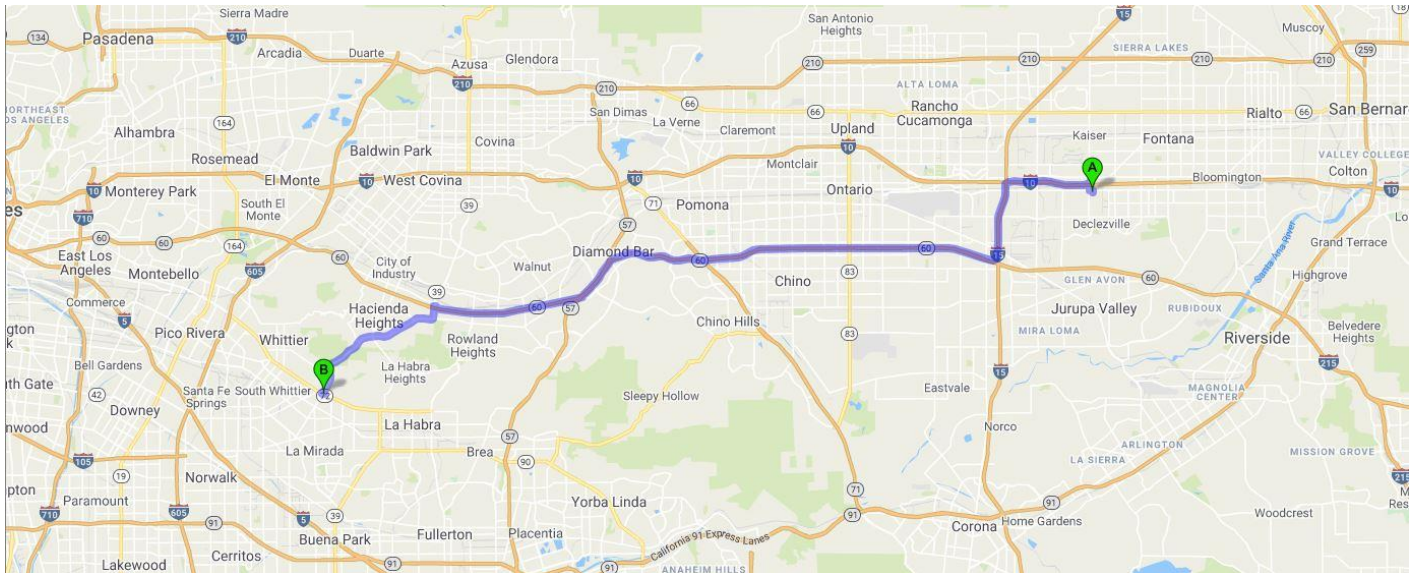

STORE 48, Whittier, California

15025 East Whittier Blvd, Whittier, Ca. 90603

562-698-1642

STANDARD OPERATING PROCEDURE

WHEN DELIVERING TO STORE 48 WHITTIER, CALIFORNIA, PLEASE FOLLOW THIS PROCEDURE:

Store Restrictions:

No restrictions. Delivers on the back of the store. * Driver needs to back into the receiving area. *

Directions:

Deliver is done on the back of the store.

Driving Direction		Drive for	Trip Miles	Trip Hours
 1. Depart from 14601 Slover Ave, Fontana, CA 92337		112 ft.	0.0	0:00
 2. Turn left toward Slover Ave.		351 ft.	0.0	0:01
 3. Turn left onto Slover Ave.		0.1 mi.	0.1	0:02
 4. Turn right onto Cherry Ave.		0.3 mi.	0.2	0:03
 5. Take ramp onto I-10 W (San Bernardino Fwy).		2.9 mi.	0.5	0:04
 6. Take the exit toward San Diego onto I-15 (Ontario Fwy).		3.1 mi.	3.4	0:08
 7. Take the exit onto CA-60 W (Pomona Fwy).		15.9 mi.	6.5	0:12
 8. Keep left onto CA-57/CA-60 (Orange Fwy).		1.4 mi.	22.4	0:31
 9. Keep left onto CA-60 W (Pomona Fwy) toward Los Angeles.		5.7 mi.	23.8	0:33
 10. Take exit 18 toward Azusa Ave.		0.3 mi.	29.5	0:40
 11. Turn left onto S Azusa Ave.		0.5 mi.	29.8	0:41
 12. Turn right onto Colima Rd (CR-N8).		5.8 mi.	30.3	0:43
 13. Make a U-Turn at Whittier Blvd onto Colima Rd (CR-N8).		318 ft.	36.1	0:55
 14. Turn right.		190 ft.	36.2	0:56
 15. Arrive at 15025 Whittier Blvd, Whittier, CA 90603		0.0 mi.	36.2	0:57

Level of Difficulty: **Medium**

Store Front

Entrance to parking lot. Note: Receiving area is located at the end of alley way and there is no way out. Driver will need to back all into the receiving area or vice versa.

36.2 Miles. 1 hour(s) and 15 minutes' drive