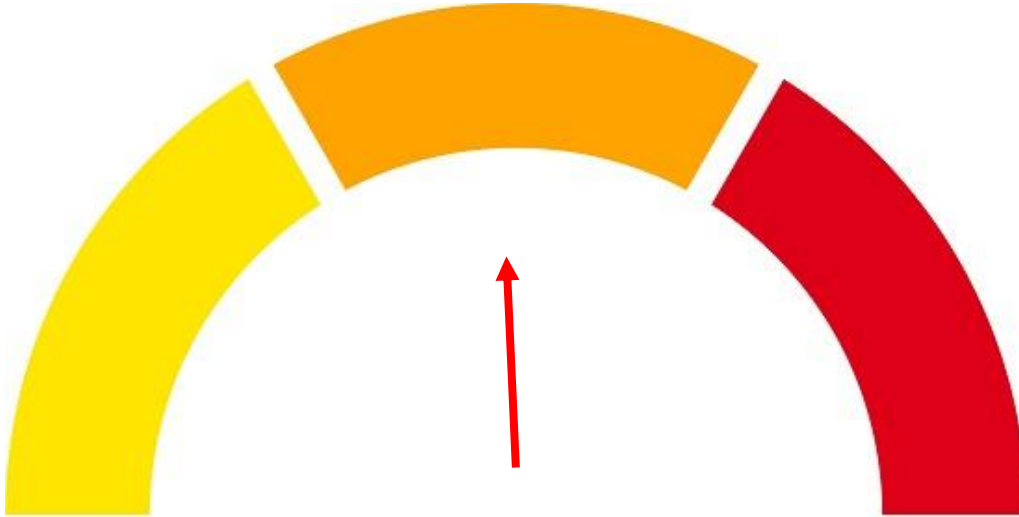

Level of Difficulty: **Medium**