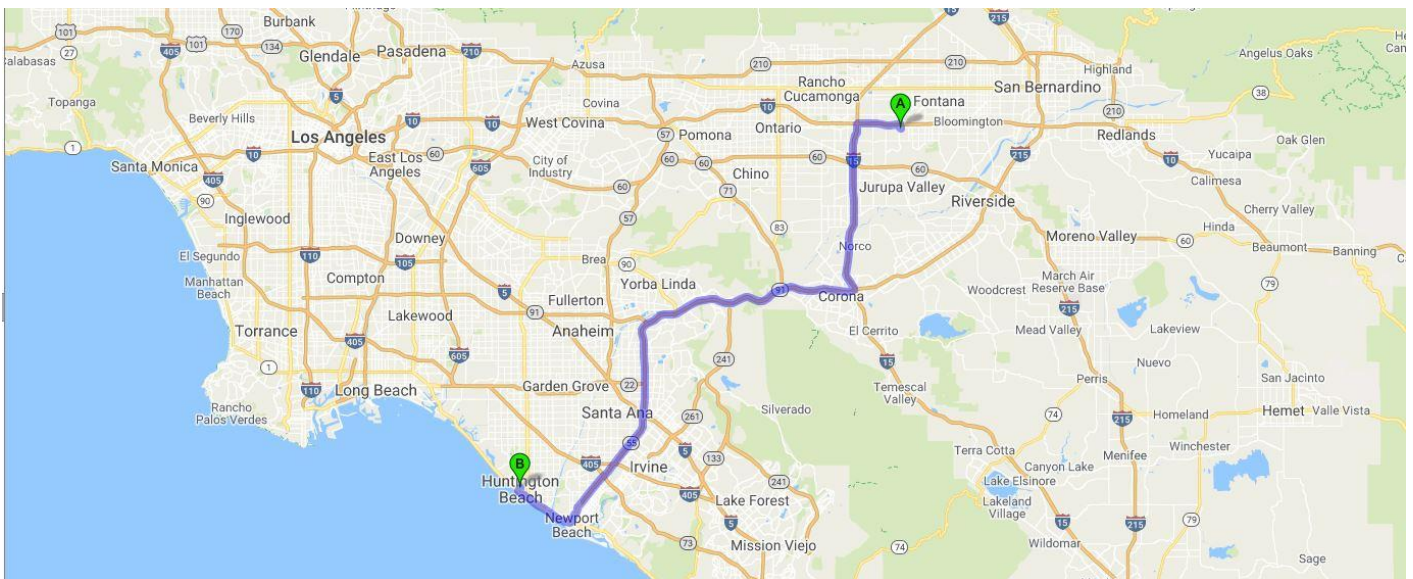

STORE 47, Huntington Beach, California

**18681-101 Main Street, Huntington Beach, Ca.
92648**

714-848-9640

STANDARD OPERATING PROCEDURE

WHEN DELIVERING TO STORE 47 HUNTINGTON BEACH, CALIFORNIA, PLEASE FOLLOW THIS PROCEDURE:

Store Restrictions:

No restrictions. Delivers on the back of the store.

Directions:

Deliver is done on the back of the store.

Driving Direction	Drive for	Trip Miles	Trip Hours
 1. Depart from 14601 Slover Ave, Fontana, CA 92337	 112 ft.	0.0	0:00
 2. Turn left toward Slover Ave.	 351 ft.	0.0	0:01
 3. Turn left onto Slover Ave.	0.1 mi.	0.1	0:02
 4. Turn right onto Cherry Ave.	0.3 mi.	0.2	0:03
 5. Take ramp onto I-10 W (San Bernardino Fwy).	2.9 mi.	0.5	0:04
 6. Take the exit toward San Diego onto I-15 (Ontario Fwy).	13.4 mi.	3.4	0:08
 7. Take exit 96A toward Beach Cities onto CA-91 W (Riverside Fwy).	 17.1 mi.	16.8	0:24
 8. Take left exit 34 toward Newport Beach onto CA-55 S (Costa Mesa Fwy).	 10.9 mi.	34.0	0:45
 9. Keep left onto CA-55 HOV Ln S.	0.7 mi.	44.8	0:58
 10. Keep left onto CA-55 (Costa Mesa Fwy).	6.1 mi.	45.5	0:59
 11. Take ramp toward CA-1 S.	0.2 mi.	51.7	1:09
 12. Turn right onto W Coast Hwy (CA-1).	4.8 mi.	51.9	1:10
 13. Turn right onto Main St.	0.3 mi.	56.7	1:19
 14. Arrive at Main St, Huntington Beach, CA 92648	0.0 mi.	57.0	1:21

57 Miles. 1 hour(s) and 37 minutes' drive