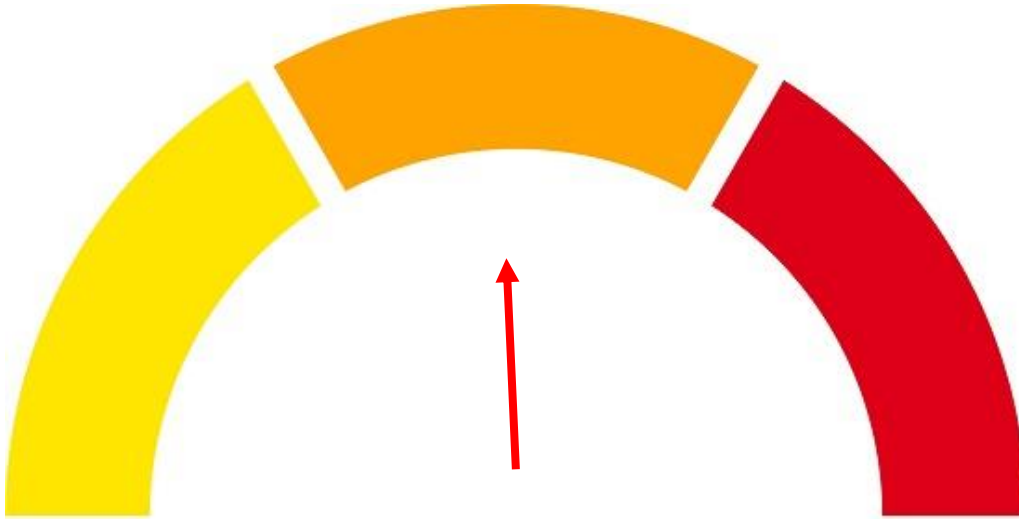

Level of Difficulty: **Medium**