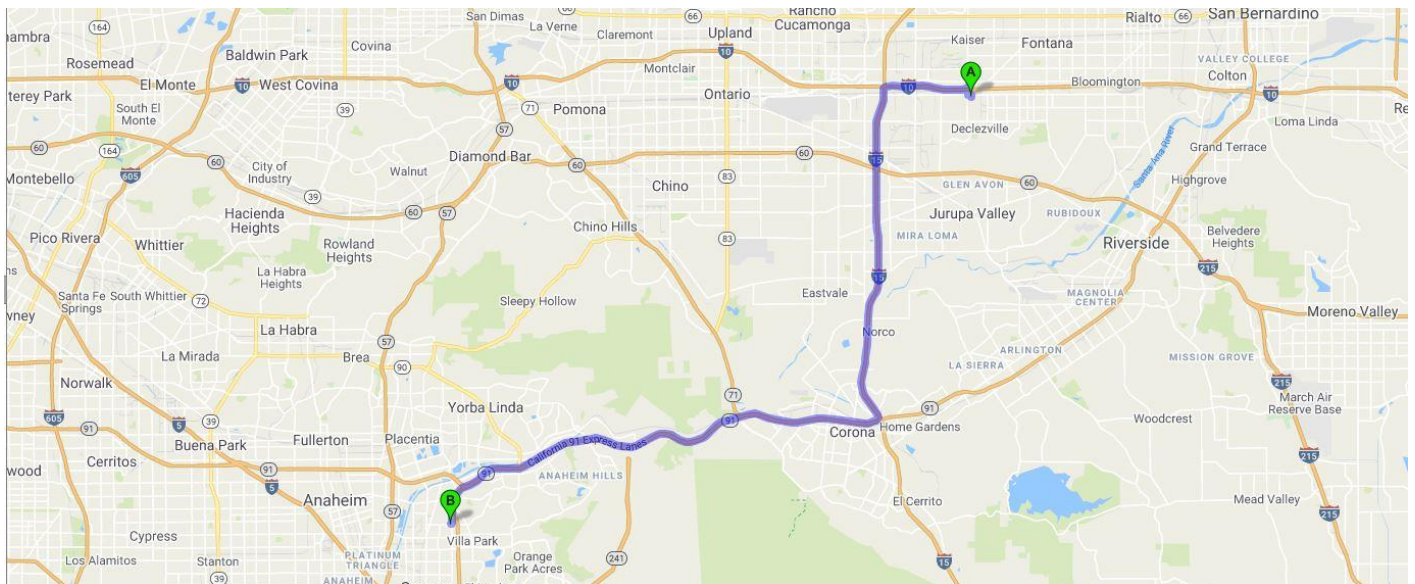

**STORE 46, Orange, California**

**2114 N. Tustin Street, Orange, Ca. 92865**

**714-283-5697**

**STANDARD OPERATING PROCEDURE**

**WHEN DELIVERING TO STORE 46 ORANGE, CALIFORNIA, PLEASE FOLLOW THIS PROCEDURE:**

## Directions:

Deliver is done on the side of the store.

Driving Direction		Drive for	Trip Miles	Trip Hours
 1. Depart from 14601 Slover Ave, Fontana, CA 92337		112 ft.	0.0	0:00
 2. Turn left toward Slover Ave.		351 ft.	0.0	0:01
 3. Turn left onto Slover Ave.		0.1 mi.	0.1	0:02
 4. Turn right onto Cherry Ave.		0.3 mi.	0.2	0:03
 5. Take ramp onto I-10 W (San Bernardino Fwy).		2.9 mi.	0.5	0:04
 6. Take the exit toward San Diego onto I-15 (Ontario Fwy).		13.4 mi.	3.4	0:08
 7. Take exit 96A toward Beach Cities onto CA-91 W (Riverside Fwy).		17.1 mi.	16.8	0:24
 8. Take left exit 34 toward Newport Beach onto CA-55 S (Costa Mesa Fwy).		0.8 mi.	34.0	0:45
 9. Take exit 17 toward Lincoln Ave/Nohl Ranch Rd.		0.2 mi.	34.8	0:46
 10. Turn left onto N Tustin St.		0.9 mi.	35.0	0:47
 11. Turn right.		217 ft.	35.9	0:51
 12. Turn left.		151 ft.	35.9	0:51
 13. Arrive at 2114 N Tustin St, Orange, CA 92865		0.0 mi.	36.0	0:52

## Delivery Site

36 Miles. 1 hour(s) and 7 minutes' drive