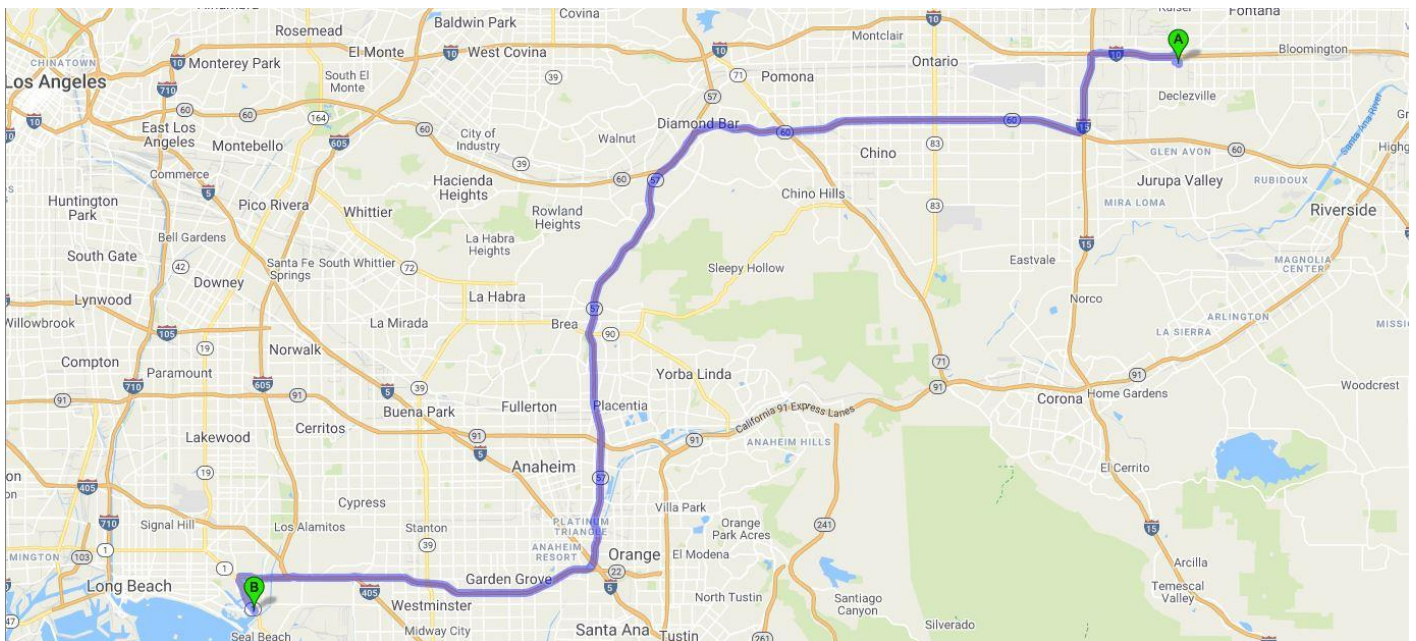

**STORE 43, Long Beach, California**

**6451 E. Pacific Coast Hwy. Long Beach, Ca. 90803**

**562-596-4388**

**STANDARD OPERATING PROCEDURE**

**WHEN DELIVERING TO STORE 43 – LONG BEACH, CALIFORNIA, PLEASE FOLLOW THIS PROCEDURE:**

**Store Restrictions:**

**No restrictions. Delivers in front of store.**

## Directions:

**Deliver is done in front of the store.**

Driving Direction	Drive for	Trip Miles	Trip Hours
 1. Depart from 14601 Slover Ave, Fontana, CA 92337	 112 ft.	0.0	0:00
 2. Turn left toward Slover Ave.	 351 ft.	0.0	0:01
 3. Turn left onto Slover Ave.	0.1 mi.	0.1	0:02
 4. Turn right onto Cherry Ave.	0.3 mi.	0.2	0:03
 5. Take ramp onto I-10 W (San Bernardino Fwy).	2.9 mi.	0.5	0:04
 6. Take the exit toward San Diego onto I-15 (Ontario Fwy).	3.1 mi.	3.4	0:08
 7. Take the exit onto CA-60 W (Pomona Fwy).	15.9 mi.	6.5	0:12
 8. Keep left onto CA-57/CA-60 (Orange Fwy).	1.0 mi.	22.4	0:31
 9. Keep left onto CA-57 HOV Lane S toward CA-57 S/CA-60 W.	1.1 mi.	23.4	0:33
 10. Keep left onto CA-57 (Orange Fwy).	15.7 mi.	24.5	0:34
 11. Take the exit toward Long Beach onto CA-22 W (Garden Grove Fwy).	10.4 mi.	40.2	0:53
 12. Keep right onto I-405 (San Diego Fwy).	1.8 mi.	50.6	1:06
 13. Keep right onto CA-22 W toward Long Beach.	2.3 mi.	52.3	1:09
 14. Turn left onto Channel Dr.	0.2 mi.	54.6	1:12
 15. Turn left onto E Pacific Coast Hwy (CA-1).	1.3 mi.	54.8	1:14
 16. Arrive at 6451 E Pacific Coast Hwy, Long Beach, CA 90803	0.0 mi.	56.1	1:17

56.1 Miles. 1 hour and 32 minutes' drive