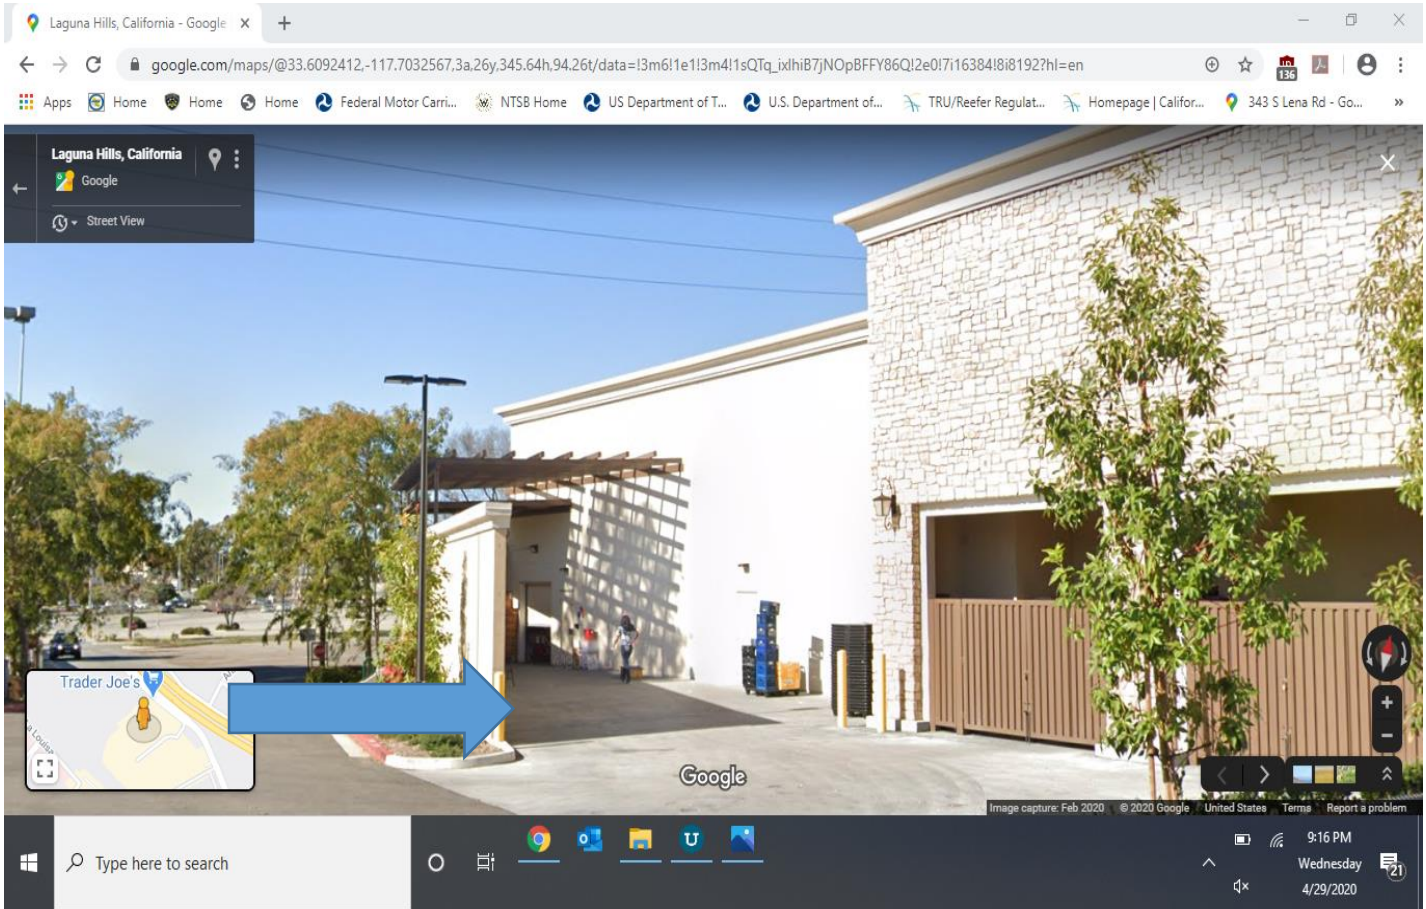

BLACKROCK LOGISTICS

Receiving Area / Door.