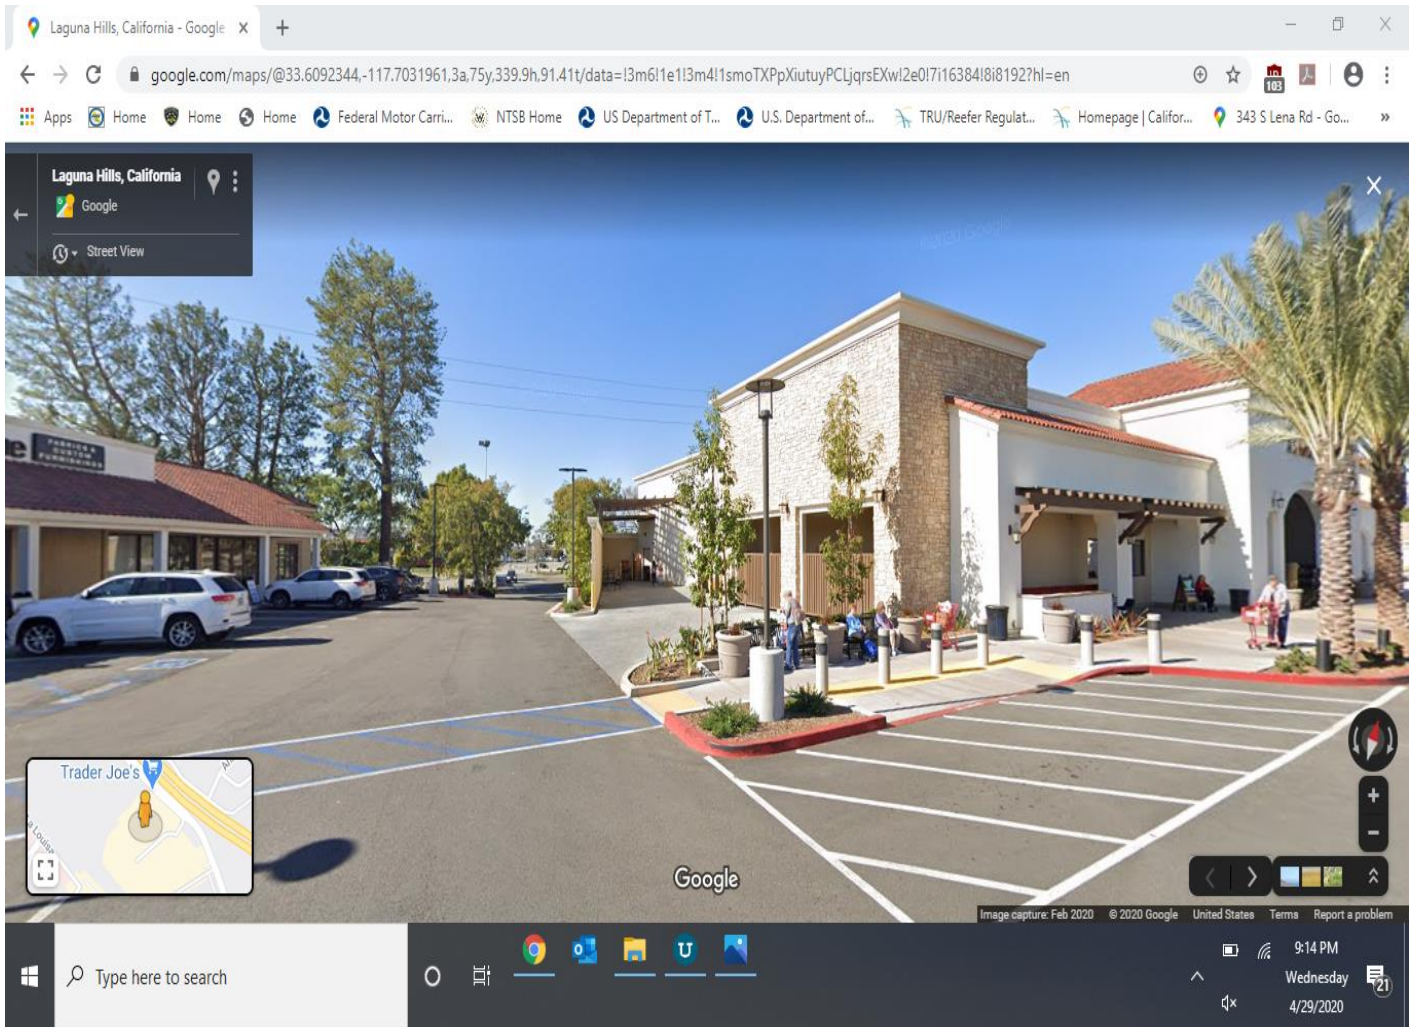

BLACKROCK LOGISTICS

Receiving door alongside of building.