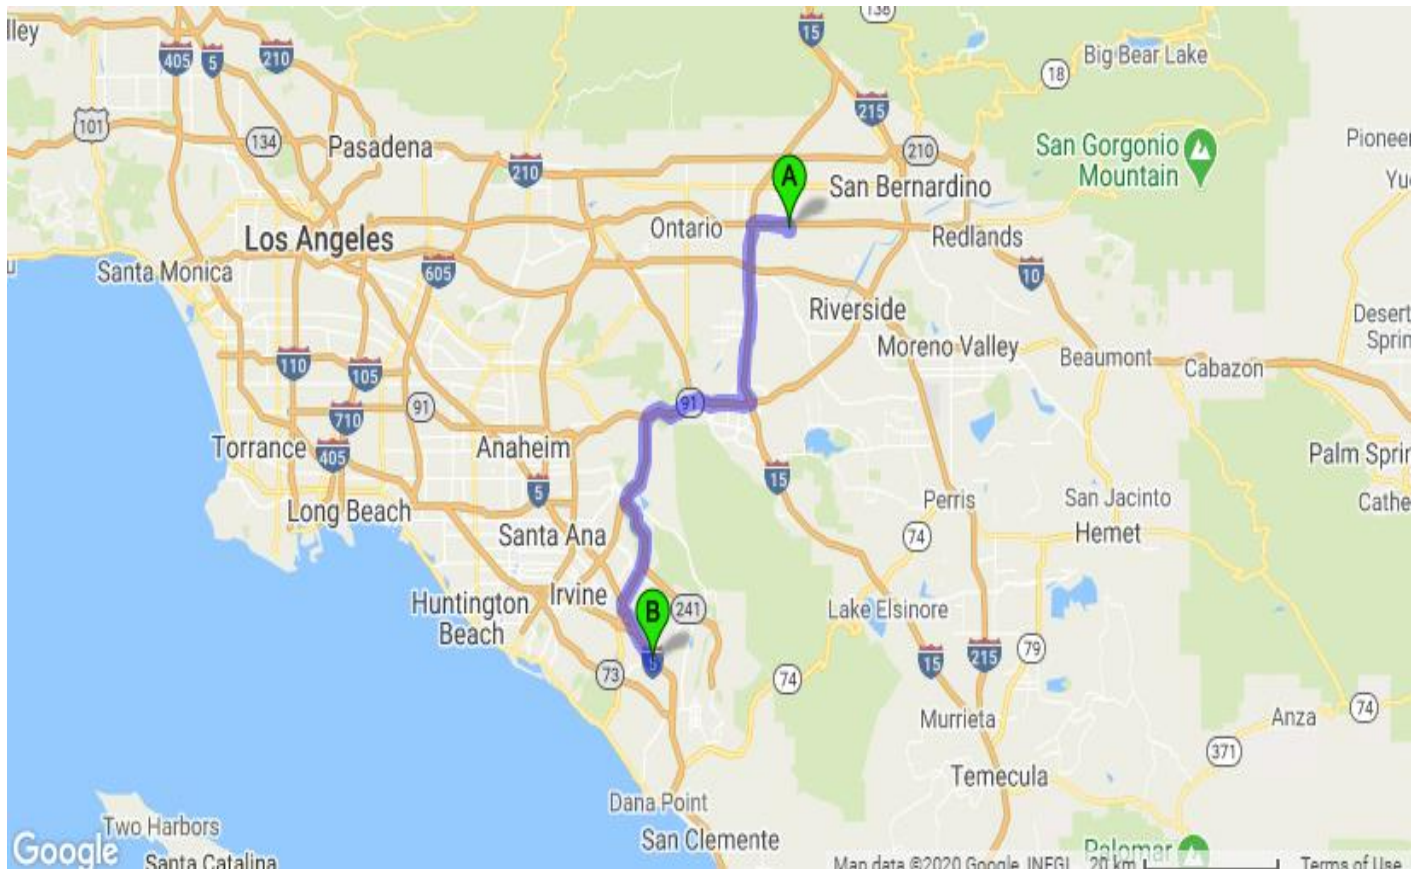

**STORE #39 Laguna Hills, California**

**24231 Avenida De La Carlota, Suite 100,**

**Laguna Hills, Ca. 92653**

**STANDARD OPERATING PROCEDURE**

**WHEN DELIVERING TO STORE #39 - LAGUNA HILLS, CALIFORNIA, PLEASE FOLLOW THIS PROCEDURE:**

## Directions:

Follow directions below and pull into the parking lot of the store.

Driving Direction	Drive for	Trip Miles	Trip Hours
 1. <u>Depart from 14601 Slover Ave, Fontana, CA 92337</u>	 112 ft.	0.0	0:00
 2. <u>Turn left toward Slover Ave.</u>	 351 ft.	0.0	0:01
 3. <u>Turn left onto Slover Ave.</u>	0.1 mi.	0.1	0:02
 4. <u>Turn right onto Cherry Ave.</u>	0.3 mi.	0.2	0:03
 5. <u>Take ramp onto I-10 W (San Bernardino Fwy).</u>	2.9 mi.	0.5	0:04
 6. <u>Take the exit toward San Diego onto I-15 (Ontario Fwy).</u>	13.4 mi.	3.4	0:08
 7. <u>Take exit 96A toward Beach Cities onto CA-91 W (Riverside Fwy).</u>	9.7 mi.	16.8	0:24
 8. <u>Take exit 41B toward Irvine onto CA-241 S (Eastern Transportation Corridor).</u>	3.1 mi.	26.5	0:36
 9. <u>Keep right toward Eastern Transportation Corridor/CA-241.</u>	0.8 mi.	29.6	0:39
 10. <u>Keep right onto CA-241 (Eastern Transportation Corridor).</u>	8.3 mi.	30.4	0:40
 11. <u>Take exit 27 toward CA-133-TOLL/I-5 S onto CA-133 (Eastern Transportation Corridor).</u>	3.9 mi.	38.7	0:50
 12. <u>Take exit 10A toward San Diego onto I-5 S (Santa Ana Fwy).</u>	4.6 mi.	42.6	0:54
 13. <u>Take exit 91 toward El Toro Rd.</u>	0.2 mi.	47.2	0:60
 14. <u>Turn left onto Avenida de la Carlota.</u>	243 ft.	47.4	1:01
 15. <u>Continue on Avenida de la Carlota.</u>	236 ft.	47.5	1:01
 16. <u>Continue on Avenida de la Carlota.</u>	157 ft.	47.5	1:01
 17. <u>Continue on Avenida de la Carlota.</u>	0.3 mi.	47.5	1:02
 18. <u>Turn right.</u>	 79 ft.	47.8	1:02
 19. <u>Turn left.</u>	 328 ft.	47.8	1:03
 20. <u>Arrive at 24231 Avenida de la Carlota, Laguna Hills, CA 92653</u>	0.0 mi.	47.9	1:04

# BLACKROCK LOGISTICS

**Receiving Area / Door.**

Level of Difficulty: **Medium**

48 Miles. 1 hour and 04 minutes' drive