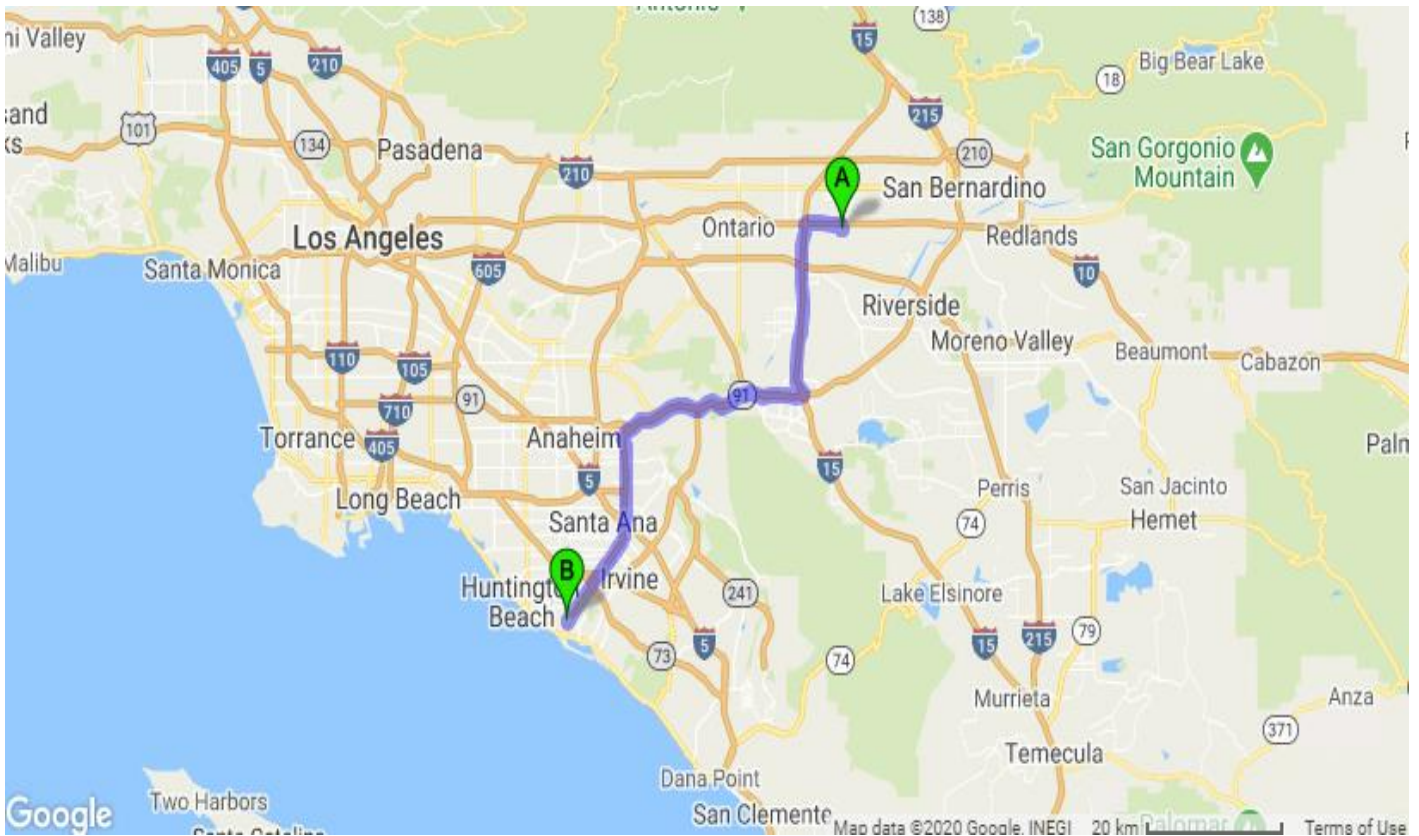

**STORE #35 Costa Mesa, California**

**640 West 17<sup>th</sup> Street, Costa Mesa, Ca. 92627**

**STANDARD OPERATING PROCEDURE**

**WHEN DELIVERING TO STORE #35 – COSTA MESA, CALIFORNIA, PLEASE FOLLOW THIS PROCEDURE:**

## Directions:

Follow directions below and pull into front of store.

### Driving Directions:

Driving Direction	Drive for	Trip Miles	Trip Hours
 1. <u>Depart from 14601 Slover Ave, Fontana, CA 92337</u>	 112 ft.	0.0	0:00
 2. <u>Turn left toward Slover Ave.</u>	 351 ft.	0.0	0:01
 3. <u>Turn left onto Slover Ave.</u>	0.1 mi.	0.1	0:02
 4. <u>Turn right onto Cherry Ave.</u>	0.3 mi.	0.2	0:03
 5. <u>Take ramp onto I-10 W (San Bernardino Fwy).</u>	2.9 mi.	0.5	0:04
 6. <u>Take the exit toward San Diego onto I-15 (Ontario Fwy).</u>	13.4 mi.	3.4	0:08
 7. <u>Take exit 96A toward Beach Cities onto CA-91 W (Riverside Fwy).</u>	17.1 mi.	16.8	0:24
 8. <u>Take left exit 34 toward Newport Beach onto CA-55 S (Costa Mesa Fwy).</u>	10.9 mi.	34.0	0:45
 9. <u>Keep left onto CA-55 HOV Ln S.</u>	0.7 mi.	44.8	0:58
 10. <u>Keep left onto CA-55 (Costa Mesa Fwy).</u>	5.1 mi.	45.5	0:59
 11. <u>Turn right onto E 17th St.</u>	0.2 mi.	50.7	1:07
 12. <u>Turn right.</u>	 177 ft.	50.8	1:08
 13. <u>Arrive at 640 W 17th St, Costa Mesa, CA 92627</u>	0.0 mi.	50.9	1:08

51 Miles. 1 hour and 08 minutes' drive