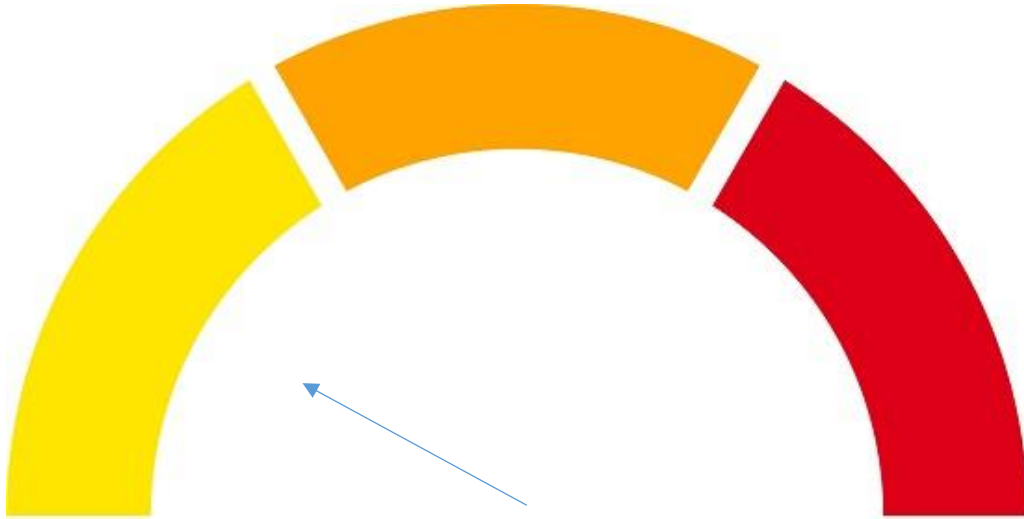

# BLACKROCK LOGISTICS

**Entering parking lot use caution – heavy vehicle traffic and very narrow.**

**When exiting store parking lot. Make left turn only, back to Newport Blvd.  
This street is not a truck route.**

Level of Difficulty: **Low**