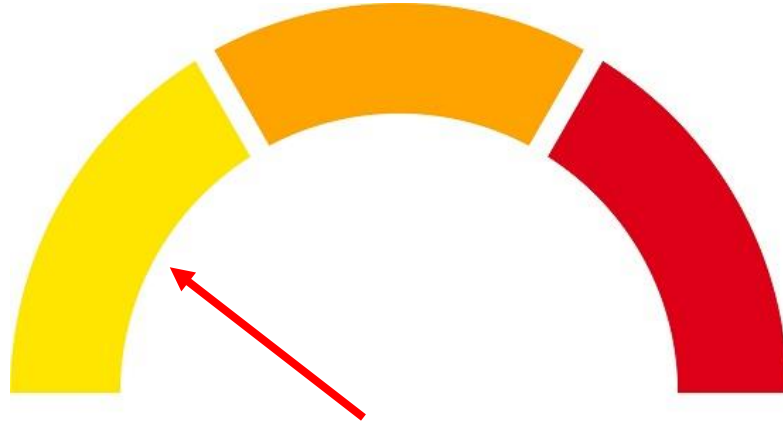

Level of Difficulty: **Low**