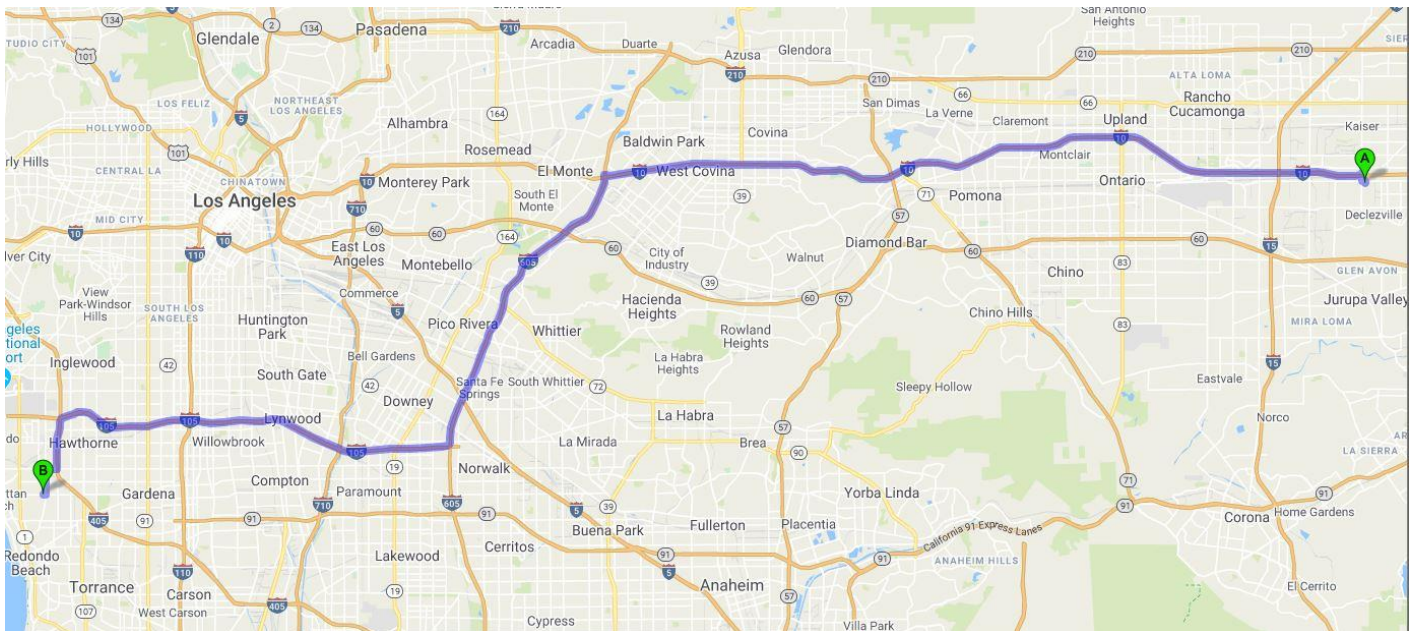

STORE 34 MANHATTAN BEACH, CA.

**1821 MANHATTAN BEACH BLVD, MANHATTAN
BEACH, CA. 90266**

310-372-1274

STANDARD OPERATING PROCEDURE

**WHEN DELIVERING TO STORE 34 – MANHATTAN BEACH, CA. PLEASE FOLLOW THIS
PROCEDURE:**

Store Restrictions: No restrictions. Delivers in front of the store

Directions:

Driving Direction	Drive for	Trip Miles	Trip Hours
 1. Depart from 14601 Slover Ave, Fontana, CA 92337	 112 ft.	0.0	0:00
 2. Turn left toward Slover Ave.	 351 ft.	0.0	0:01
 3. Turn left onto Slover Ave.	0.1 mi.	0.1	0:02
 4. Turn right onto Cherry Ave.	0.3 mi.	0.2	0:03
 5. Take ramp onto I-10 W (San Bernardino Fwy).	30.3 mi.	0.5	0:04
 6. Take exit 31A onto I-605 S (San Gabriel River Fwy).	12.2 mi.	30.8	0:42
 7. Take exit 9B toward I-605 W/Imperial Hwy onto I-105 W (Century Fwy).	15.7 mi.	43.0	0:58
 8. Take the exit toward Long Beach onto I-405 S (San Diego Fwy).	2.3 mi.	58.7	1:17
 9. Take exit 43B toward Rosecrans Ave West/Manhattan Beach.	0.2 mi.	61.0	1:21
 10. Turn right onto W Rosecrans Ave.	0.4 mi.	61.2	1:21
 11. Turn left onto Aviation Blvd.	1.0 mi.	61.7	1:23
 12. Turn right onto Manhattan Beach Blvd.	299 ft.	62.7	1:26
 13. Turn right.	 79 ft.	62.7	1:27
 14. Arrive at 1821 Manhattan Beach Blvd, Manhattan Beach, CA 90266	0.0 mi.	62.7	1:27

Level of Difficulty: **Low**

Delivery Instructions

Store is in a Shopping Center.

Enter the Receiving area through Manhattan Bleach Blvd. and **“Proceed with Caution. Pull in front of store to conduct the delivery.”**

62.7 Miles, 1 Hours and 42 Minutes' Drive.