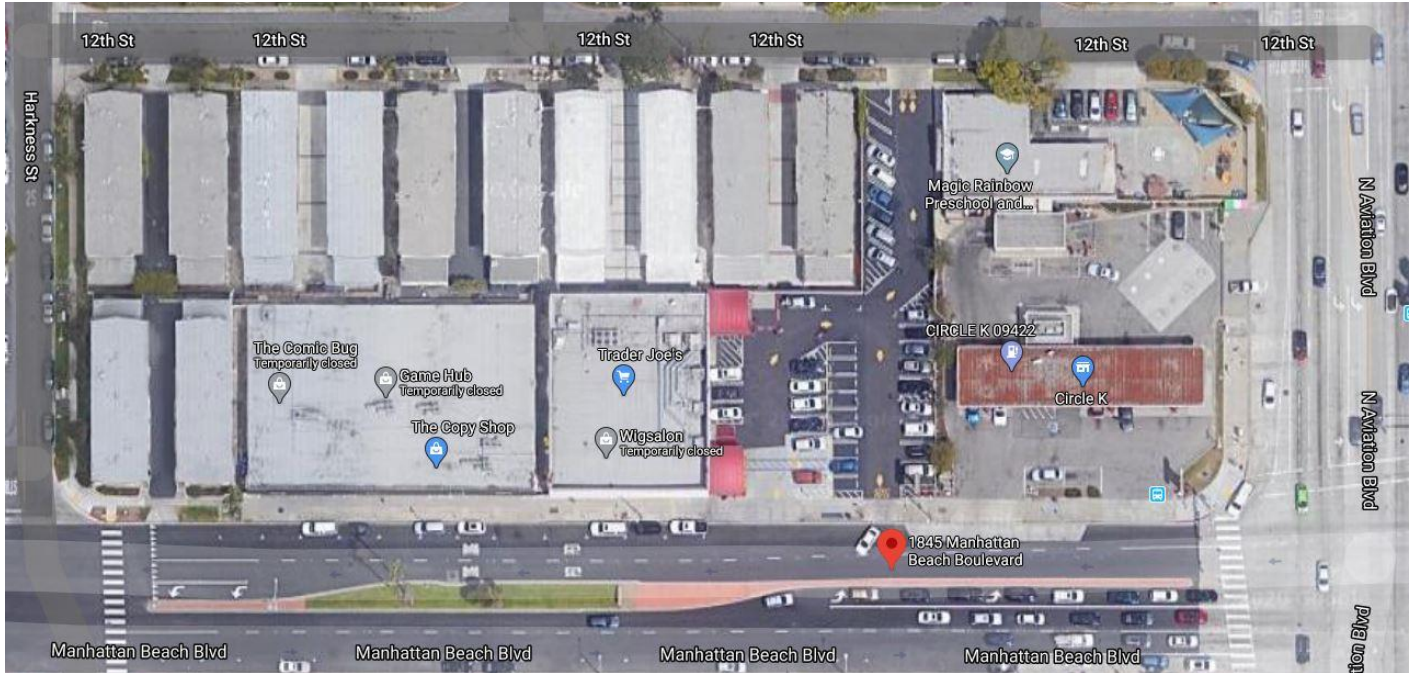

STORE 34 MANHATTAN BEACH, CA.

**1821 MANHATTAN BEACH BLVD, MANHATTAN
BEACH, CA. 90266**

310-372-1274

STANDARD OPERATING PROCEDURE

**WHEN DELIVERING TO STORE 34 – MANHATTAN BEACH, CA. PLEASE FOLLOW THIS
PROCEDURE:**

Store Restrictions: No restrictions. Delivers in front of the store

Directions:

Driving Direction	Drive for	Trip Miles	Trip Hours
 1. Depart from 14601 Slover Ave, Fontana, CA 92337	 112 ft.	0.0	0:00
 2. Turn left toward Slover Ave.	 351 ft.	0.0	0:01
 3. Turn left onto Slover Ave.	0.1 mi.	0.1	0:02
 4. Turn right onto Cherry Ave.	0.3 mi.	0.2	0:03
 5. Take ramp onto I-10 W (San Bernardino Fwy).	30.3 mi.	0.5	0:04
 6. Take exit 31A onto I-605 S (San Gabriel River Fwy).	12.2 mi.	30.8	0:42
 7. Take exit 9B toward I-605 W/Imperial Hwy onto I-105 W (Century Fwy).	15.7 mi.	43.0	0:58
 8. Take the exit toward Long Beach onto I-405 S (San Diego Fwy).	2.3 mi.	58.7	1:17
 9. Take exit 43B toward Rosecrans Ave West/Manhattan Beach.	0.2 mi.	61.0	1:21
 10. Turn right onto W Rosecrans Ave.	0.4 mi.	61.2	1:21
 11. Turn left onto Aviation Blvd.	1.0 mi.	61.7	1:23
 12. Turn right onto Manhattan Beach Blvd.	299 ft.	62.7	1:26
 13. Turn right.	 79 ft.	62.7	1:27
 14. Arrive at 1821 Manhattan Beach Blvd, Manhattan Beach, CA 90266	0.0 mi.	62.7	1:27

Level of Difficulty: **Low**

Delivery Instructions

Store is in a Shopping Center.

Enter the Receiving area through Manhattan Bleach Blvd. and **“Proceed with Caution. Pull in front of store to conduct the delivery.”**

Entrance. **Note: Delivery Site in front of the store**

Aerial View

Delivery:

Assist Store personnel with the delivery of product and insure the following:

1. **BOL's:** Insure all BOL's are signed.
2. **When leaving the store, follow the same directions**