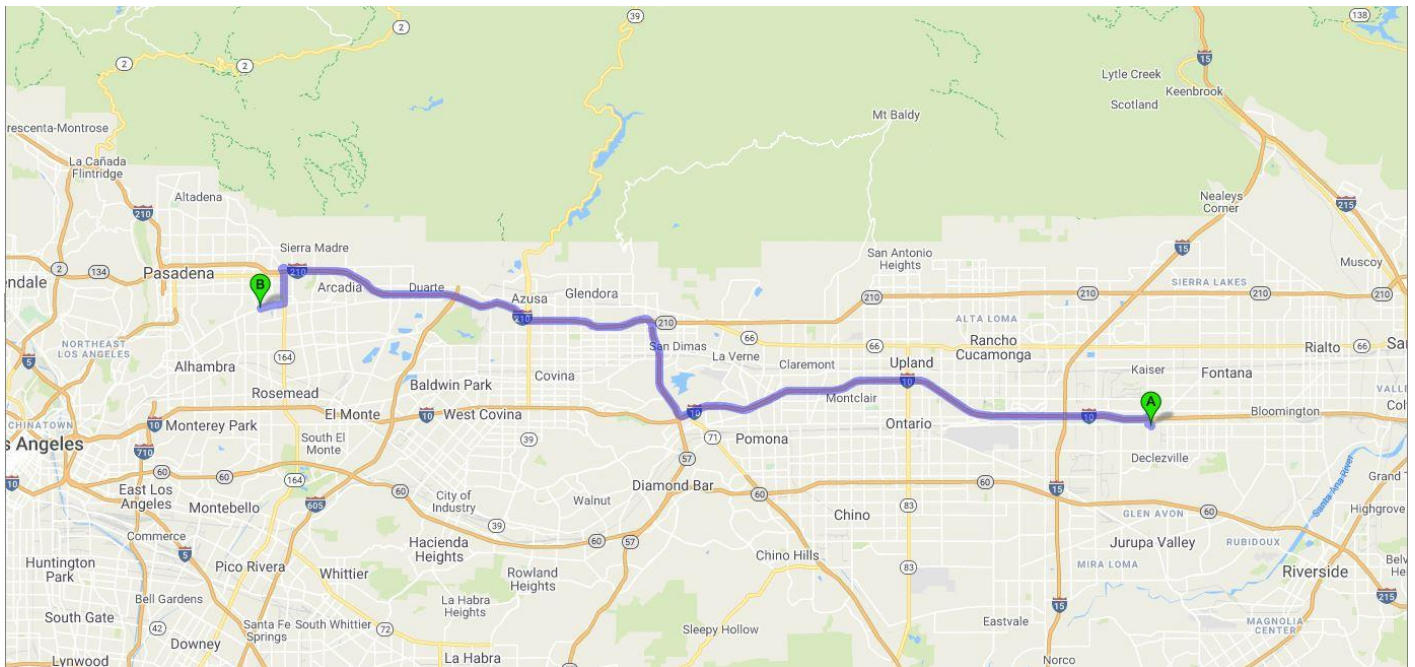

STORE 32 PASADENA, CA.

3035 E. Huntington Drive, Pasadena, Ca/ 91755

626-356-2963

STANDARD OPERATING PROCEDURE

WHEN DELIVERING TO STORE 32 – PASADENA, CA. PLEASE FOLLOW THIS PROCEDURE:

Store Restrictions: No restrictions. Delivers on the back of the store

Directions:

Driving Direction	Drive for	Trip Miles	Trip Hours
 1. Depart from 14601 Slover Ave, Fontana, CA 92337	 112 ft.	0.0	0:00
 2. Turn left toward Slover Ave.	 351 ft.	0.0	0:01
 3. Turn left onto Slover Ave.	0.1 mi.	0.1	0:02
 4. Turn right onto Cherry Ave.	0.3 mi.	0.2	0:03
 5. Take ramp onto I-10 W (San Bernardino Fwy).	18.6 mi.	0.5	0:04
 6. Take the exit toward I-210 onto CA-57 N (Orange Fwy).	4.1 mi.	19.1	0:27
 7. Take the left exit toward Pasadena onto I-210 W (Foothill Fwy).	14.7 mi.	23.2	0:33
 8. Take exit 30 toward Rosemead Blvd/CA-19 S.	0.7 mi.	37.9	0:51
 9. Turn right onto E Foothill Blvd.	364 ft.	38.6	0:53
 10. Turn right onto N Rosemead Blvd toward Pasadena/I-210 W.	1.4 mi.	38.7	0:53
 11. Turn right onto Huntington Dr.	1.0 mi.	40.1	0:57
 12. Arrive at 3035 Huntington Dr, Pasadena, CA 91107	0.0 mi.	41.0	0:60

Level of Difficulty: **Low**

Delivery Instructions

Store is in a Shopping Center.

Enter the Receiving area through Huntingtin Dr. and “**Proceed with Caution. Back into the dock.**”

Entrance. **Note: Position Tractor and trailer and back into receiving area.**

41 Miles, 1 Hours and 15 Minutes' Drive.