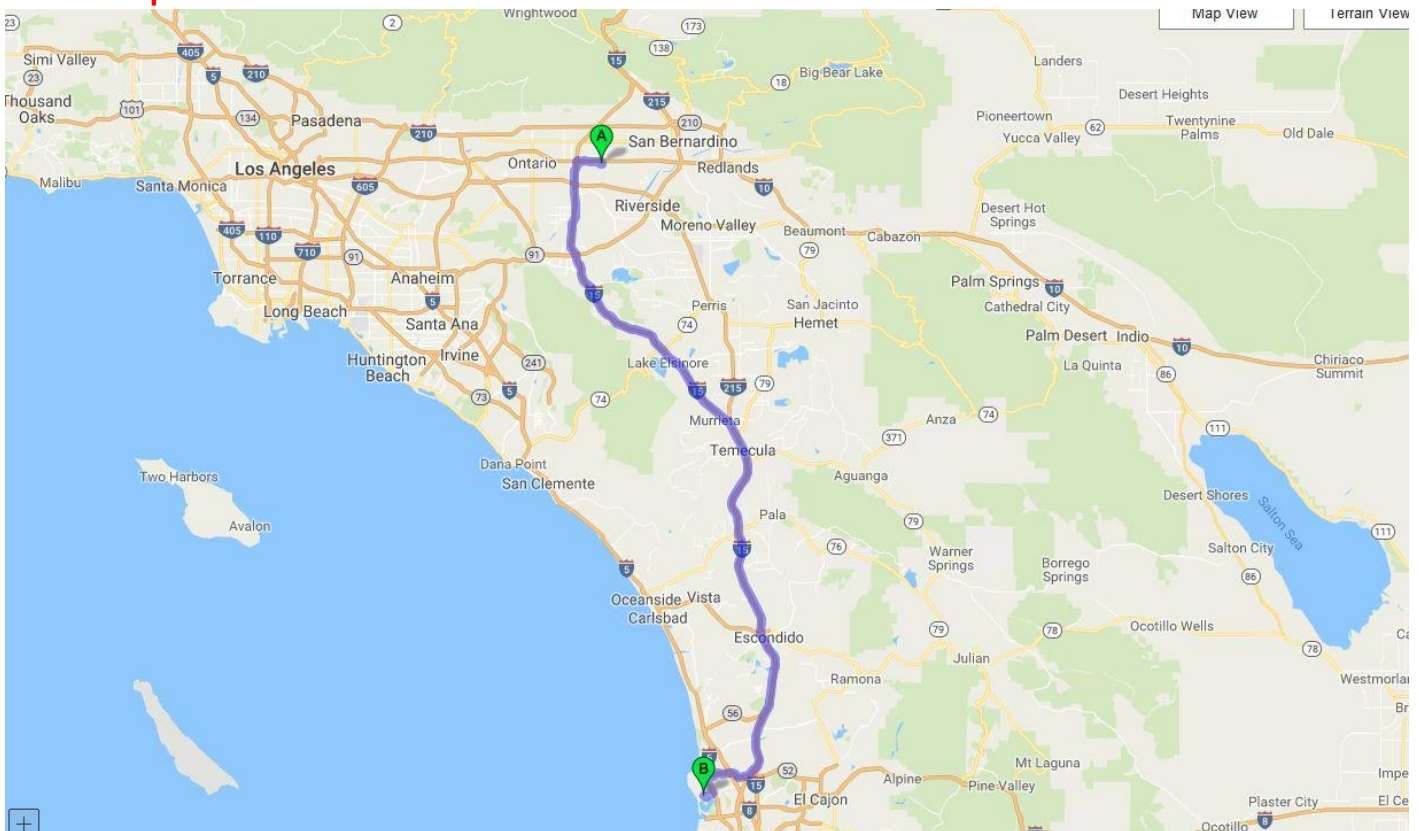

**STORE 21 Pacific Beach (San Diego), California**

**1640 Garnet Ave, San Diego, Ca. 92109**

**(858) 581-9101**

**STANDARD OPERATING PROCEDURE**

**WHEN DELIVERING TO STORE 21 – SAN DIEGO, CALIFORNIA, PLEASE FOLLOW THIS PROCEDURE:**

## Directions:

<b>A</b>	1. Depart from 14601 Slover Ave, Fontana, CA 92337	0.2 mi.	0.0	0:00
↗	2. Turn right onto Cherry Ave.	0.3 mi.	0.1	0:01
↘	3. Take ramp onto I-10 W (San Bernardino Fwy).	2.9 mi.	0.4	0:03
↘	4. Take the exit toward San Diego onto I-15 S (Ontario Fwy).	97.2 mi.	3.3	0:08
↘	5. Keep right onto CA-163 S (Cabrillo Fwy).	2.1 mi.	100.7	2:18
↘	6. Take exit 9 onto CA-52 W.	6.1 mi.	102.8	2:21
↘	7. Take the exit onto I-5 S (San Diego Fwy).	2.3 mi.	108.9	2:30
↘	8. Take exit 23 toward Balboa Avenue/Garnet Avenue.	0.3 mi.	111.2	2:33
↑	9. Continue on Mission Bay Dr.	0.2 mi.	111.5	2:34
↗	10. Turn right onto Garnet Ave.	0.5 mi.	111.7	2:35
↘	11. Keep left onto Balboa Ave.	0.8 mi.	112.2	2:37
↗	12. Turn right onto Jewell St.	0.2 mi.	113.0	2:39
↙	13. Turn left.	443 ft.	113.2	2:41
<b>B</b>	14. Arrive at 1640 Garnet Ave, San Diego, CA 92109	0.0 mi.	113.3	2:43

## Delivery Instructions

Store is located at the end of the Shopping Center.

Enter the shopping center by Jewell Street or Ingraham Street and park in front of the store.

**See Images:**

**Additional Pictures:**

1. **BOL's: Insure all BOL's are signed.**
2. **When leaving the store, follow the same directions.**

113.3 Miles. 2 hours and 43 minutes' drive.