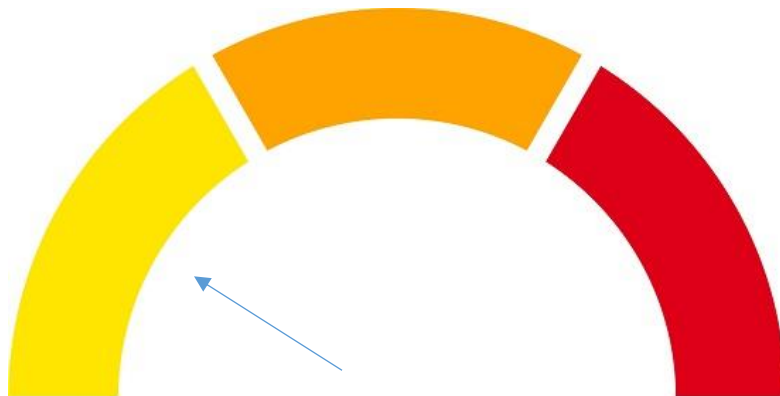

Directions:

➤	2. Turn right onto Cherry Ave.	0.3 mi.	0.1	0:01
⤴	3. Take ramp onto I-10 W (San Bernardino Fwy).	2.9 mi.	0.4	0:03
⤴	4. Take the exit toward San Diego onto I-15 S (Ontario Fwy).	Ⓢ 89.8 mi.	3.3	0:08
⤴	5. Take exit 19 onto CA-56 W (Ted Williams Pkwy).	9.4 mi.	93.2	2:07
⤴	6. Take the left exit toward I-5 onto I-5 Local Byp.	2.2 mi.	102.7	2:20
⤴	7. Take the left exit toward Downtown onto I-5 S (San Diego Fwy).	2.5 mi.	104.9	2:23
⤴	8. Take exit 28 toward La Jolla Village Dr.	0.3 mi.	107.3	2:27
⤴	9. Turn left onto La Jolla Village Dr.	0.4 mi.	107.6	2:28
➤	10. Turn right onto Lebon Dr.	0.2 mi.	108.1	2:30
➤	11. Turn right onto Nobel Dr.	0.4 mi.	108.3	2:30
⤴	12. Turn left.	⚠ 266 ft.	108.6	2:32
➤	13. Turn right.	⚠ 325 ft.	108.7	2:33
Ⓟ	14. Arrive at 8657 Villa La Jolla Dr, La Jolla, CA 92037	0.0 mi.	108.8	2:35

Level of Difficulty: **Low**