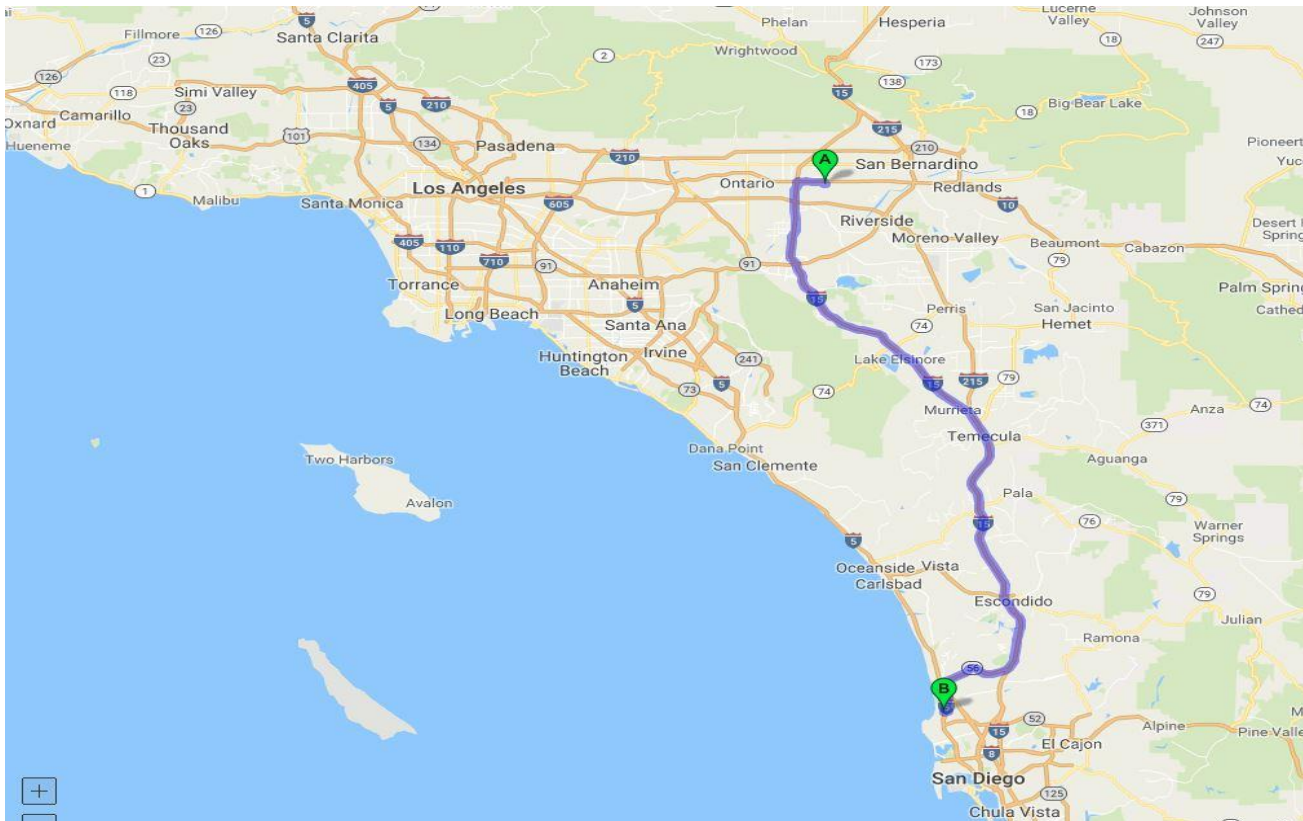

STORE 20 La Jolla, California

8657 Villa La Jolla Drive, La Jolla, Ca. 92109

858-546-8629

STANDARD OPERATING PROCEDURE

WHEN DELIVERING TO STORE 20 – LA JOLLA, CALIFORNIA, PLEASE FOLLOW THIS PROCEDURE:

Store Restrictions: No deliveries before 07:00 or after 22:00. Delivers in the Front of the Store.

Directions:

➤	2. Turn right onto Cherry Ave.	0.3 mi.	0.1	0:01
⤴	3. Take ramp onto I-10 W (San Bernardino Fwy).	2.9 mi.	0.4	0:03
⤴	4. Take the exit toward San Diego onto I-15 S (Ontario Fwy).	Ⓢ 89.8 mi.	3.3	0:08
⤴	5. Take exit 19 onto CA-56 W (Ted Williams Pkwy).	9.4 mi.	93.2	2:07
⤴	6. Take the left exit toward I-5 onto I-5 Local Byp.	2.2 mi.	102.7	2:20
⤴	7. Take the left exit toward Downtown onto I-5 S (San Diego Fwy).	2.5 mi.	104.9	2:23
⤴	8. Take exit 28 toward La Jolla Village Dr.	0.3 mi.	107.3	2:27
⤴	9. Turn left onto La Jolla Village Dr.	0.4 mi.	107.6	2:28
➤	10. Turn right onto Lebon Dr.	0.2 mi.	108.1	2:30
➤	11. Turn right onto Nobel Dr.	0.4 mi.	108.3	2:30
⤴	12. Turn left.	⚠ 266 ft.	108.6	2:32
➤	13. Turn right.	⚠ 325 ft.	108.7	2:33
Ⓟ	14. Arrive at 8657 Villa La Jolla Dr, La Jolla, CA 92037	0.0 mi.	108.8	2:35

Level of Difficulty: **Low**

Delivery Instructions

Store is located at the end of the Shopping Center.

Enter the shopping center on Villa La Jolla Drive and park in front of the store.

See Images:

Additional Pictures:

- 1. BOL's: Insure all BOL's are signed.**
- 2. When leaving the store, follow the road until you get into Villa la Jolla.**

108.8 Miles. 2 hours and 35 minutes' drive.