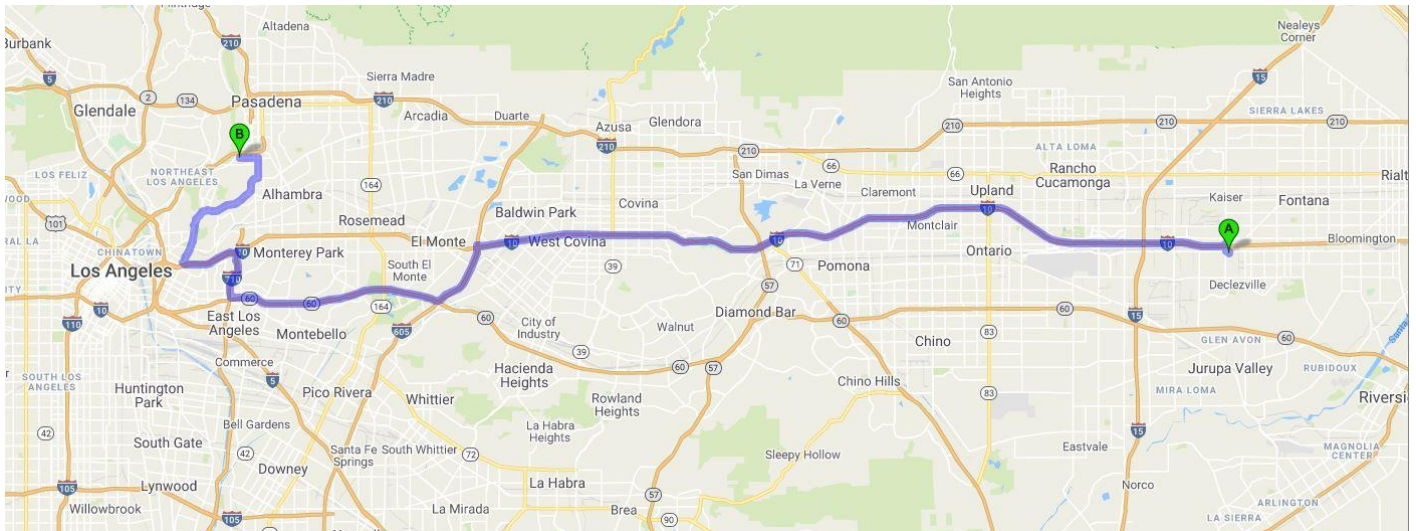

**STORE 18, S. Pasadena, California**

**613 Mission Street, S. Pasadena, Ca 91030**

**626-441-6263**

**STANDARD OPERATING PROCEDURE**

**WHEN DELIVERING TO STORE 18, S. PASADENA, CALIFORNIA, PLEASE FOLLOW THIS PROCEDURE:**

## Directions:

Deliver is done front of the store, (Parking Lot Delivery). **“Proceed with caution. Parking lot congestion.”**

Driving Direction	Drive for	Trip Miles	Trip Hours
 1. Depart from 14601 Slover Ave, Fontana, CA 92337	 112 ft.	0.0	0:00
 2. Turn left toward Slover Ave.	 351 ft.	0.0	0:01
 3. Turn left onto Slover Ave.	0.1 mi.	0.1	0:02
 4. Turn right onto Cherry Ave.	0.3 mi.	0.2	0:03
 5. Take ramp onto I-10 W (San Bernardino Fwy).	30.3 mi.	0.5	0:04
 6. Take exit 31A onto I-605 S (San Gabriel River Fwy).	2.8 mi.	30.8	0:42
 7. Take the exit toward Los Angeles onto CA-60 (Pomona Fwy).	8.1 mi.	33.6	0:46
 8. Take exit 3B toward Valley Blvd onto I-710 N (Long Beach Fwy).	2.0 mi.	41.8	0:57
 9. Take the exit toward Los Angeles onto I-10 (San Bernardino Fwy).	2.3 mi.	43.8	0:60
 10. Take exit 19C toward Soto St.	0.3 mi.	46.0	1:03
 11. Turn right onto N Soto St.	0.5 mi.	46.3	1:04
 12. Keep left onto N Soto St.	1.0 mi.	46.8	1:06
 13. Keep right onto N Soto St.	220 ft.	47.8	1:08
 14. Continue on N Mission Rd.	125 ft.	47.8	1:09
 15. Continue on N Huntington Dr.	2.5 mi.	47.9	1:09
 16. Keep left onto W Huntington Dr.	0.9 mi.	50.4	1:15
 17. Turn left onto Fair Oaks Ave.	0.8 mi.	51.3	1:18
 18. Turn left onto Mission St.	0.7 mi.	52.1	1:22
 19. Arrive at 616 Mission St, South Pasadena, CA 91030	0.0 mi.	52.8	1:25

## Store front

**Delivery site: Parking lot Deliveries Only.**

52.8 Miles. 1 hour(s) and 40 minutes' drive