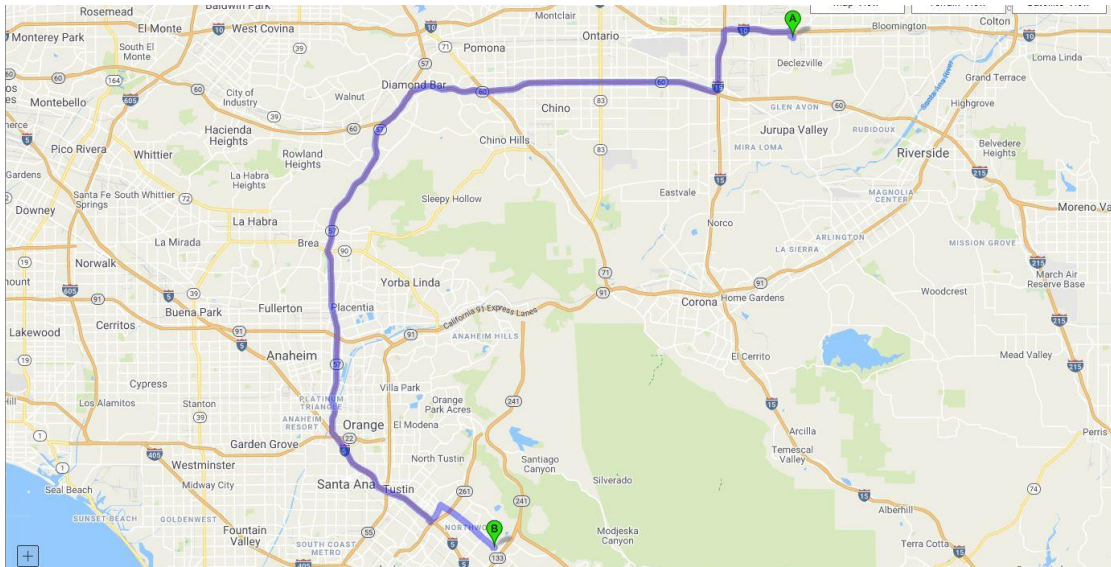

STORE 210, Irvine, California

6222 Irvine Blvd, Irvine, Ca. 92620

949-551-6402

STANDARD OPERATING PROCEDURE

WHEN DELIVERING TO STORE 210, IRVINE, CALIFORNIA, PLEASE FOLLOW THIS PROCEDURE:

- Store Restrictions:**
- Delivers between 07:00 -17:00 Monday – Friday**
- Delivers between 08:00 -17:00, Saturdays.**
- No deliveries Sunday or Federal Holidays.**
- Deliver on the back of store.**

Directions:

Deliver is done on the back of the store.

Driving Direction		Drive for	Trip Miles	Trip Hours
 1. Depart from 14601 Slover Ave, Fontana, CA 92337		112 ft.	0.0	0:00
 2. Turn left toward Slover Ave.		351 ft.	0.0	0:01
 3. Turn left onto Slover Ave.		0.1 mi.	0.1	0:02
 4. Turn right onto Cherry Ave.		0.3 mi.	0.2	0:03
 5. Take ramp onto I-10 W (San Bernardino Fwy).		2.9 mi.	0.5	0:04
 6. Take the exit toward San Diego onto I-15 (Ontario Fwy).		3.1 mi.	3.4	0:08
 7. Take the exit onto CA-60 W (Pomona Fwy).		15.9 mi.	6.5	0:12
 8. Keep left onto CA-57/CA-60 (Orange Fwy).		1.0 mi.	22.4	0:31
 9. Keep left onto CA-57 HOV Lane S toward CA-57 S/CA-60 W.		1.1 mi.	23.4	0:33
 10. Keep left onto CA-57 (Orange Fwy).		14.9 mi.	24.5	0:34
 11. Take the left exit toward I-5 S/Santa Ana onto I-5 HOV Lane S.		4.3 mi.	39.4	0:52
 12. Keep left onto I-5 (Santa Ana Fwy).		3.2 mi.	43.8	0:57
 13. Take exit 100 toward Jamboree Rd.		0.3 mi.	46.9	1:01
 14. Turn left onto Jamboree Rd.		1.0 mi.	47.2	1:02
 15. Turn right onto Irvine Blvd.		3.3 mi.	48.2	1:05
 16. Turn right onto Journey.		292 ft.	51.5	1:11
 17. Turn left.		98 ft.	51.6	1:12
 18. Turn left.		505 ft.	51.6	1:13
 19. Arrive at 6222 Irvine Blvd, Irvine, CA 92620		0.0 mi.	51.7	1:13

BLACKROCK LOGISTICS

Level of Difficulty: **Low**

Store Front

Store is located on a shopping center. **Delivers on the back.**

Delivery Site (Entrance). **Note: Receiving area is located back of the store.**
“Proceed with Caution.”

51.7 Miles. 1 hour(s) and 28 minutes' drive